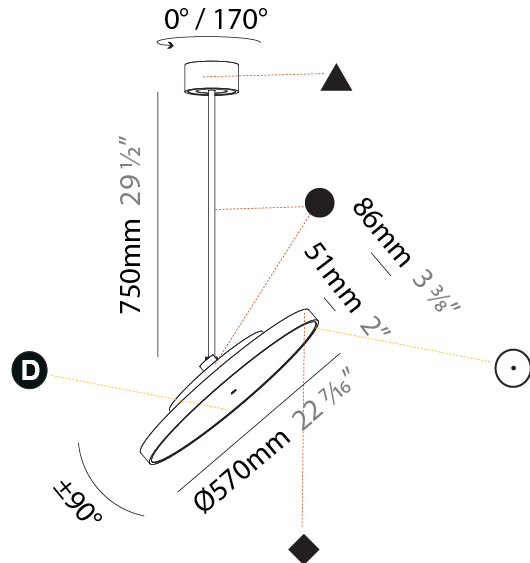

GENERAL

Series: Sign Diva Flex
Subseries: Sign Diva Flex
Brand: Prolicht
Division: Architectural
Mounting Type: Suspension
Mounting Location: Ceiling
Subcategory: Pendant

PHYSICAL

Shape: Round
Diameter (mm): 570
Diameter (in): 22 ⁷/₁₆
Height (mm): 870
Height (in): 34 ¹/₄
Light Distribution: Adjustable / Direct
Weight (kg): 2.007
Weight (lbs): 4.42
Diffuser: PMMA - Opal / Micro-Prism / Sparkling Secret / Vintage Industrial
Fixture Finish: SSR / BKV / CWI / CRY / HAB / UFT / ITA / RUA / FTG / MYG / LOD / PUS / FRO / FUP / KIA / POP / BLS / SPG / MEY / GOH / GUM / CHC / COM / ABZ / JAG / OBR / MOS / ROR
Fixture Material: Extruded Aluminum / Steel

ELECTRICAL

Lamp Type: LED (Zhaga Standard)
Input Wattage (W): 58.3
Total Output Wattage (W): 46.9
Dimming: Tri-Mode (Non-Dimming and Phase Dimming (120Vac only) and 0-10V Dimming)
Driver Included: Yes
Driver Location: Integrated
Driver Type: Constant Current - Universal
Driver Class: Class 2
Input Voltage (V): 120 - 277
Constant Current (MA): 350

LED

Color Temperature (°K): 2700 / 3000 / 3500 / 4000
Max. Delivered Lumen (lm): 4439 / 4759 / 4801 / 4899
Nominal Lumen (lm): 6199 / 6646 / 6705 / 6842
CRI: >90 CRI
Lamp Life (hrs): 50000

OPTICAL

Adjustability: Rotational 170°; Tilt 90°

RATINGS AND CERTIFICATIONS

Certified By: Certified for North American Standards
IP rating: IP20

PROJECT
TYPE
SPECIFIER
QUANTITY
DATE