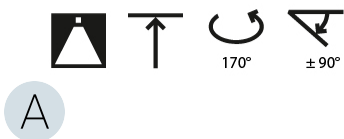

GENERAL

Series: Sign Diva Flex
Subseries: Sign Diva Flex Korona
Brand: Prolicht
Division: Architectural
Mounting Type: Suspension
Mounting Location: Ceiling
Subcategory: Pendant

PHYSICAL

Shape: Round
Diameter (mm): 570
Diameter (in): 22 7/16
Height (mm): 1620
Height (in): 63 3/4
Light Distribution: Adjustable / Direct
Weight (kg): 5
Weight (lbs): 11
Diffuser: PMMA - Opal / Micro-Prism / Sparkling Secret / Vintage Industrial
Fixture Finish: SSR / BKV / CWI / CRY / HAB / UFT / ITA / RUA / FTG / MYG / LOD / PUS / FRO / FUP / KIA / POP / BLS / SPG / MEY / GOH / GUM / CHC / COM / ABZ / JAG / OBR / MOS / ROR
Fixture Material: Extruded Aluminum / Steel

ELECTRICAL

Lamp Type: LED (Zhaga Standard)
Input Wattage (W): 58.3
Total Output Wattage (W): 46.9
Dimming: Tri-Mode (Non-Dimming and Phase Dimming (120Vac only) and 0-10V Dimming)
Driver Included: Yes
Driver Location: Integrated
Driver Type: Constant Current - Universal
Driver Class: Class 2
Input Voltage (V): 120 - 277
Constant Current (MA): 350

LED

Color Temperature (°K): 2700 / 3000 / 3500 / 4000
Max. Delivered Lumen (lm): 4978 / 5337 / 5384 / 5494
Nominal Lumen (lm): 6199 / 6646 / 6705 / 6842
CRI: >90 CRI
Lamp Life (hrs): 50000

OPTICAL

Adjustability: Rotational 170°; Tilt 90°

RATINGS AND CERTIFICATIONS

Certified By: Certified for North American Standards
IP rating: IP20