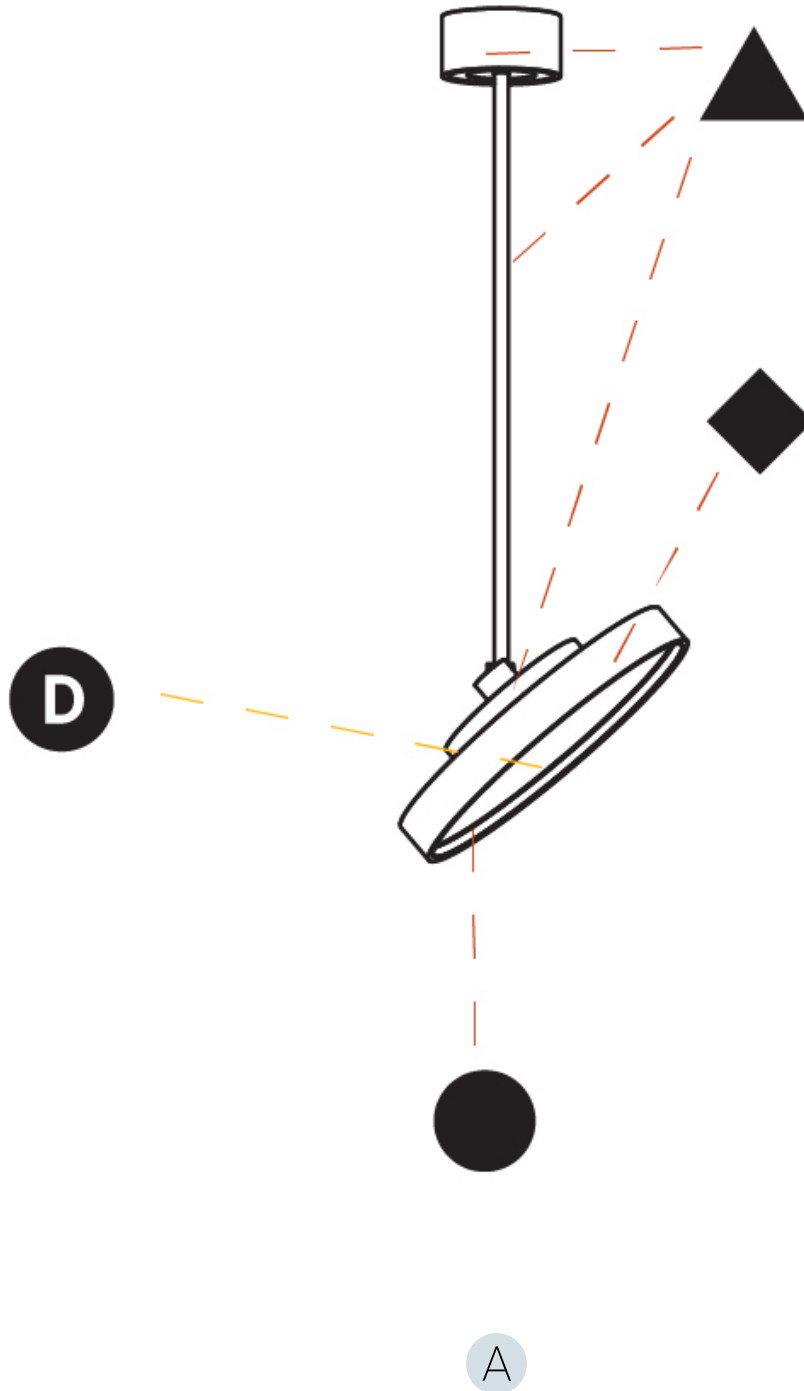

SIGN DIVA FLEX KORONA SUSPENSION

A30863-

PROJECT

TYPE

SPECIFIER

QUANTITY

DATE