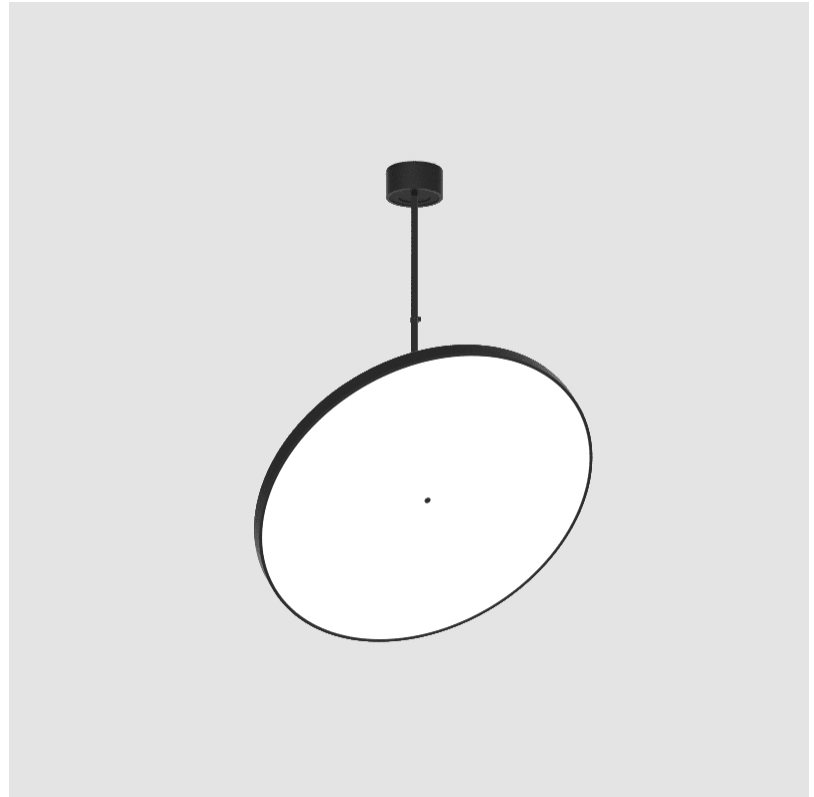

GENERAL

Series: Sign Diva Flex
Subseries: Sign Diva Flex
Brand: Prolicht
Division: Architectural
Mounting Type: Suspension
Mounting Location: Ceiling
Subcategory: Pendant

PHYSICAL

Diameter (mm): 1100
Diameter (in): 43 ⁵/₁₆
Height (mm): 870
Height (in): 34 ¹/₄
Light Distribution: Adjustable / Direct
Weight (kg): 9
Weight (lbs): 11.2
Diffuser: PMMA - Opal / Micro-Prism / Sparkling Secret / Vintage Industrial
Fixture Finish: SSR / BKV / CWI / CRY / HAB / UFT / ITA / RUA / FTG / MYG / LOD / PUS / FRO / FUP / KIA / POP / BLS / SPG / MEY / GOH / GUM / CHC / COM / ABZ / JAG / OBR / MOS / ROR
Fixture Material: Extruded Aluminum / Steel

ELECTRICAL

Lamp Type: LED (Zhaga Standard)
Input Wattage (W): 169.4
Total Output Wattage (W): 135
Dimming: Tri-Mode (Non-Dimming and Phase Dimming (120Vac only) and 0-10V Dimming)
Driver Included: Yes
Driver Location: Integrated
Driver Type: Constant Current - Universal
Driver Class: Class 2
Input Voltage (V): 120 - 277
Constant Current (MA): 600

LED

Color Temperature (°K): 2700 / 3000 / 3500 / 4000
Max. Delivered Lumen (lm): 16002 / 17172 / 19937 / 20344
Nominal Lumen (lm): 18992 / 20305 / 23575 / 24056
CRI: >90 CRI
Lamp Life (hrs): 50000

OPTICAL

Adjustability: Rotational 170°; Tilt 90°

RATINGS AND CERTIFICATIONS

Certified By: Certified for North American Standards
IP rating: IP20