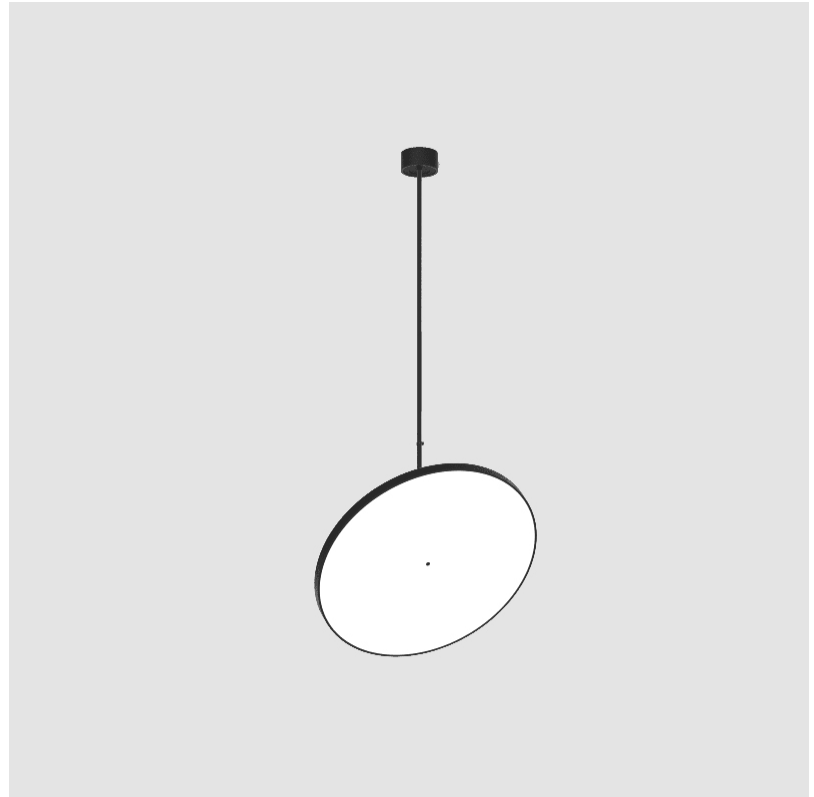

GENERAL

Series: Sign Diva Flex
Subseries: Sign Diva Flex
Brand: Prolicht
Division: Architectural
Mounting Type: Suspension
Mounting Location: Ceiling
Subcategory: Pendant

PHYSICAL

Shape: Round
Diameter (mm): 850
Diameter (in): 33 7/16
Height (mm): 1620
Height (in): 63 3/4
Light Distribution: Adjustable / Direct
Weight (kg): 2.007
Weight (lbs): 4.42
Diffuser: PMMA - Opal / Micro-Prism / Sparkling Secret / Vintage Industrial
Fixture Finish: SSR / BKV / CWI / CRY / HAB / UFT / ITA / RUA / FTG / MYG / LOD / PUS / FRO / FUP / KIA / POP / BLS / SPG / MEY / GOH / GUM / CHC / COM / ABZ / JAG / OBR / MOS / ROR
Fixture Material: Extruded Aluminum / Steel

ELECTRICAL

Lamp Type: LED (Zhaga Standard)
Input Wattage (W): 96.8
Total Output Wattage (W): 76.8
Dimming: Tri-Mode (Non-Dimming and Phase Dimming (120Vac only) and 0-10V Dimming)
Driver Included: Yes
Driver Location: Integrated
Driver Type: Constant Current - Universal
Driver Class: Class 2
Input Voltage (V): 120 - 277
Constant Current (MA): 600

LED

Color Temperature (°K): 2700 / 3000 / 3500 / 4000
Max. Delivered Lumen (lm): 9094 / 9806 / 11375 / 11617
Nominal Lumen (lm): 10753 / 11596 / 13461 / 13736
CRI: >90 CRI
Lamp Life (hrs): 50000

OPTICAL

Adjustability: Rotational 170°; Tilt 90°

RATINGS AND CERTIFICATIONS

Certified By: Certified for North American Standards
IP rating: IP20