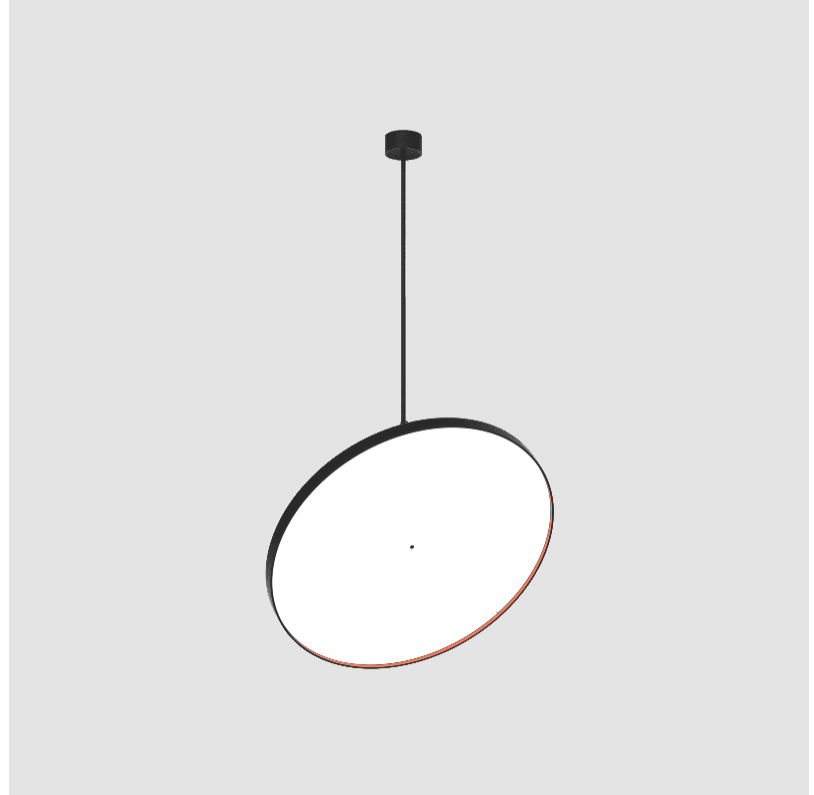

GENERAL

Series: Sign Diva Flex
Subseries: Sign Diva Flex Korona
Brand: Prolicht
Division: Architectural
Mounting Type: Suspension
Mounting Location: Ceiling
Subcategory: Pendant

PHYSICAL

Shape: Round
Diameter (mm): 1100
Diameter (in): 43 ⁵/₁₆
Height (mm): 1620
Height (in): 63 ³/₄
Light Distribution: Adjustable / Direct
Weight (kg): 15.5
Weight (lbs): 34.1
Diffuser: PMMA - Opal / Micro-Prism / Sparkling Secret / Vintage Industrial
Fixture Finish: SSR / BKV / CWI / CRY / HAB / UFT / ITA / RUA / FTG / MYG / LOD / PUS / FRO / FUP / KIA / POP / BLS / SPG / MEY / GOH / GUM / CHC / COM / ABZ / JAG / OBR / MOS / ROR
Fixture Material: Extruded Aluminum / Steel

ELECTRICAL

Lamp Type: LED (Zhaga Standard)
Input Wattage (W): 145
Total Output Wattage (W): 135
Dimming: Tri-Mode (Non-Dimming and Phase Dimming (120Vac only) and 0-10V Dimming)
Driver Included: Yes
Driver Location: Integrated
Driver Type: Constant Current - Universal
Driver Class: Class 2
Input Voltage (V): 120 - 277
Constant Current (MA): 600

LED

Color Temperature (°K): 2700 / 3000 / 3500 / 4000
Max. Delivered Lumen (lm): 16002 / 17172 / 19937 / 20344
Nominal Lumen (lm): 18992 / 20305 / 23575 / 24056
CRI: >90 CRI
Lamp Life (hrs): 50000

OPTICAL

Adjustability: Rotational 170°; Tilt 90°

RATINGS AND CERTIFICATIONS

Certified By: Certified for North American Standards
IP rating: IP20