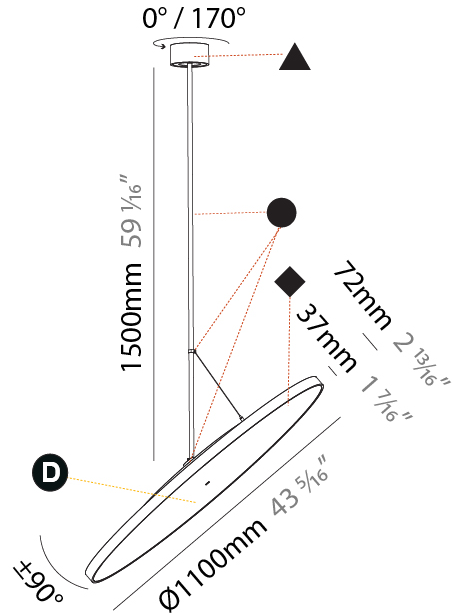

GENERAL

Series: Sign Diva Flex
Subseries: Sign Diva Flex
Brand: Prolicht
Division: Architectural
Mounting Type: Suspension
Mounting Location: Ceiling
Subcategory: Pendant

PHYSICAL

Shape: Round
Diameter (mm): 1100
Diameter (in): 43 ⁵/₁₆
Height (mm): 1620
Height (in): 63 ³/₄
Light Distribution: Adjustable / Direct
Weight (kg): 15.3
Weight (lbs): 33.66
Diffuser: PMMA - Opal / Micro-Prism / Sparkling Secret / Vintage Industrial
Fixture Finish: SSR / BKV / CWI / CRY / HAB / UFT / ITA / RUA / FTG / MYG / LOD / PUS / FRO / FUP / KIA / POP / BLS / SPG / MEY / GOH / GUM / CHC / COM / ABZ / JAG / OBR / MOS / ROR
Fixture Material: Extruded Aluminum / Steel

ELECTRICAL

Lamp Type: LED (Zhaga Standard)
Input Wattage (W): 169.4
Total Output Wattage (W): 135
Dimming: Tri-Mode (Non-Dimming and Phase Dimming (120Vac only) and 0-10V Dimming)
Driver Included: Yes
Driver Location: Integrated
Driver Type: Constant Current - Universal
Driver Class: Class 2
Input Voltage (V): 120 - 277
Constant Current (MA): 600

LED

Color Temperature (°K): 2700 / 3000 / 3500 / 4000
Max. Delivered Lumen (lm): 16002 / 17172 / 19937 / 20344
Nominal Lumen (lm): 18992 / 20305 / 23575 / 24056
CRI: >90 CRI
Lamp Life (hrs): 50000

OPTICAL

Adjustability: Rotational 170°; Tilt 90°

RATINGS AND CERTIFICATIONS

Certified By: Certified for North American Standards
IP rating: IP20