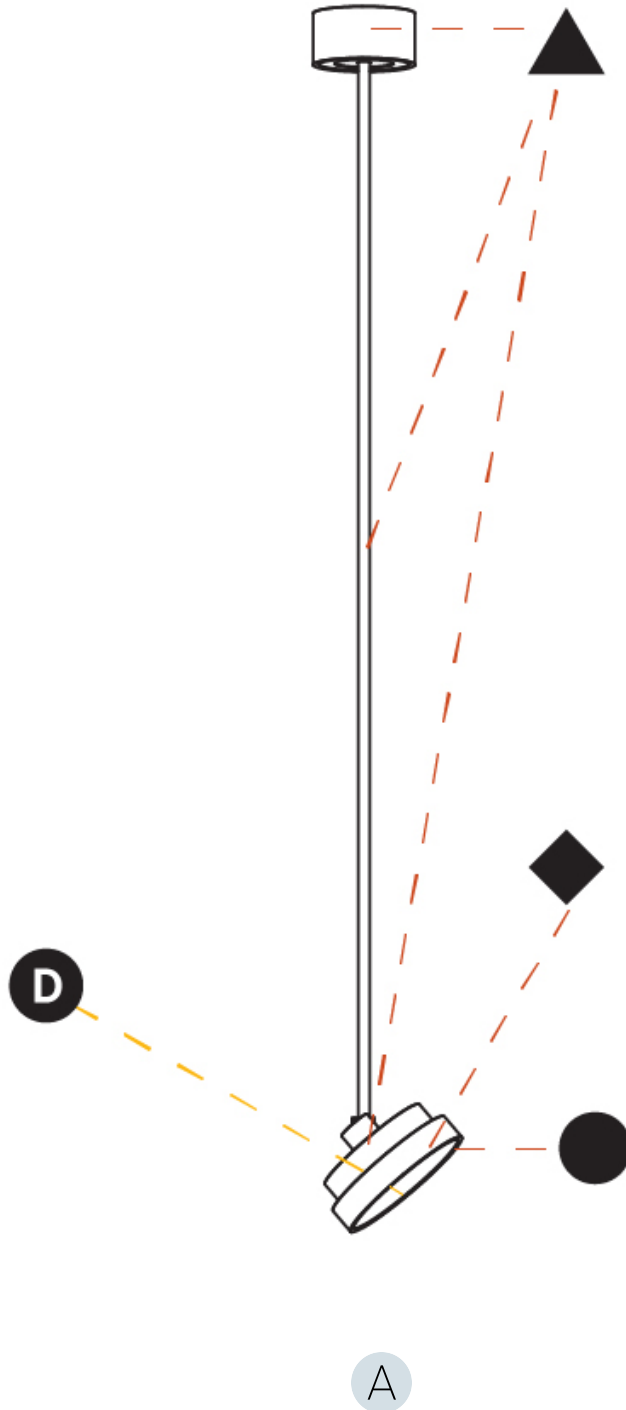

SIGN DIVA FLEX KORONA SUSPENSION

A30862-

PROJECT
TYPE
SPECIFIER
QUANTITY
DATE