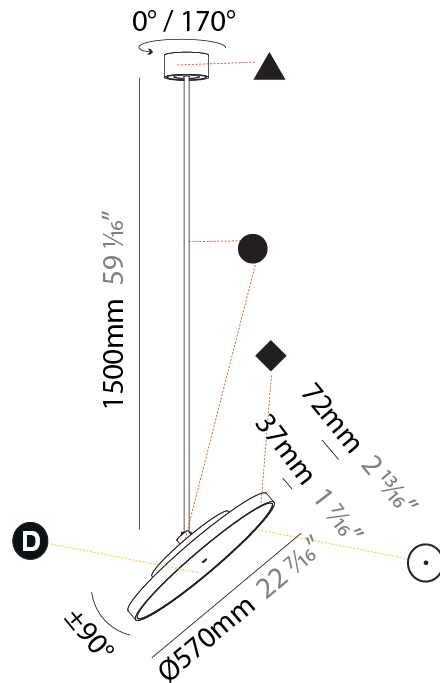

GENERAL

Series: Sign Diva Flex
Subseries: Sign Diva Flex
Brand: Prolicht
Division: Architectural
Mounting Type: Suspension
Mounting Location: Ceiling
Subcategory: Pendant

PHYSICAL

Shape: Round
Diameter (mm): 570
Diameter (in): 22 7/16
Height (mm): 1620
Height (in): 63 3/4
Light Distribution: Adjustable / Direct
Weight (kg): 7.077
Weight (lbs): 15.42
Diffuser: PMMA - Opal / Micro-Prism / Sparkling Secret / Vintage Industrial
Fixture Finish: SSR / BKV / CWI / CRY / HAB / UFT / ITA / RUA / FTG / MYG / LOD / PUS / FRO / FUP / KIA / POP / BLS / SPG / MEY / GOH / GUM / CHC / COM / ABZ / JAG / OBR / MOS / ROR
Fixture Material: Extruded Aluminum / Steel

ELECTRICAL

Lamp Type: LED (Zhaga Standard)
Input Wattage (W): 58.3
Total Output Wattage (W): 53
Dimming: Tri-Mode (Non-Dimming and Phase Dimming (120Vac only) and 0-10V Dimming)
Driver Included: Yes
Driver Location: Integrated
Driver Type: Constant Current - Universal
Driver Class: Class 2
Input Voltage (V): 120 - 277
Constant Current (MA): 350

LED

Color Temperature (°K): 2700 / 3000 / 3500 / 4000
Max. Delivered Lumen (lm): 4439 / 4759 / 4801 / 4899
Nominal Lumen (lm): 6199 / 6646 / 6705 / 6842
CRI: >90 CRI
Lamp Life (hrs): 50000

OPTICAL

Adjustability: Rotational 170°; Tilt 90°

RATINGS AND CERTIFICATIONS

Certified By: Certified for North American Standards
IP rating: IP20