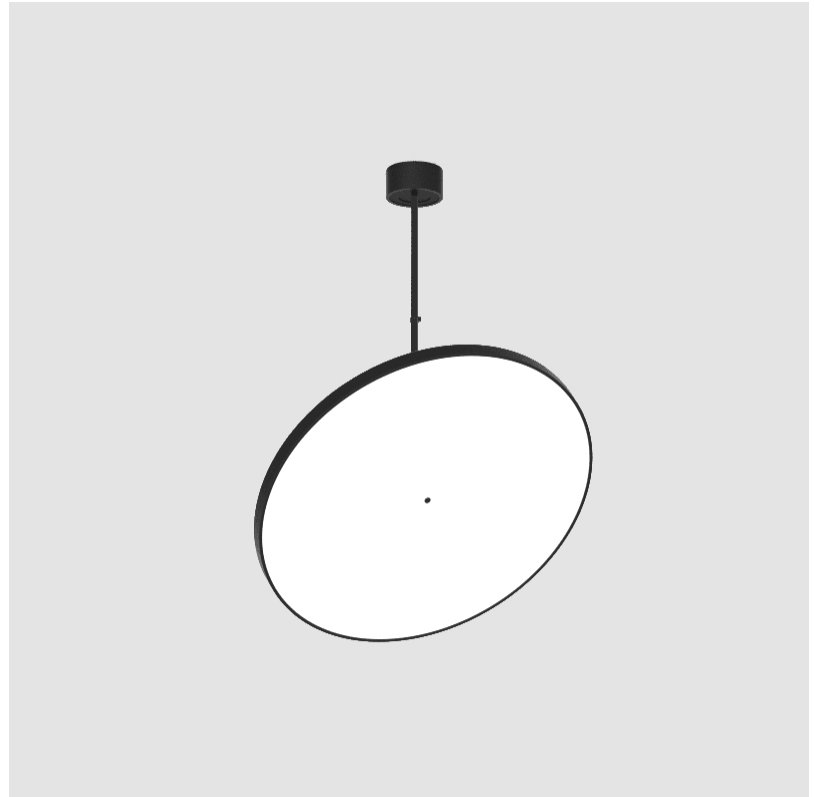

GENERAL

Series: Sign Diva Flex
Subseries: Sign Diva Flex
Brand: Prolicht
Division: Architectural
Mounting Type: Suspension
Mounting Location: Ceiling
Subcategory: Pendant

PHYSICAL

Diameter (mm): 850
Diameter (in): 33 7/16
Height (mm): 870
Height (in): 34 1/4
Light Distribution: Adjustable / Direct
Weight (kg): 9
Weight (lbs): 19.8
Diffuser: PMMA - Opal / Micro-Prism / Sparkling Secret / Vintage Industrial
Fixture Finish: SSR / BKV / CWI / CRY / HAB / UFT / ITA / RUA / FTG / MYG / LOD / PUS / FRO / FUP / KIA / POP / BLS / SPG / MEY / GOH / GUM / CHC / COM / ABZ / JAG / OBR / MOS / ROR
Fixture Material: Extruded Aluminum / Steel

ELECTRICAL

Lamp Type: LED (Zhaga Standard)
Input Wattage (W): 96.8
Total Output Wattage (W): 76.8
Dimming: Tri-Mode (Non-Dimming and Phase Dimming (120Vac only) and 0-10V Dimming)
Driver Included: Yes
Driver Location: Integrated
Driver Type: Constant Current - Universal
Driver Class: Class 2
Input Voltage (V): 120 - 277
Constant Current (MA): 600

LED

Color Temperature (°K): 2700 / 3000 / 3500 / 4000
Max. Delivered Lumen (lm): 9094 / 9806 / 11385 / 11617
Nominal Lumen (lm): 10753 / 11596 / 13461 / 13736
CRI: >90 CRI
Lamp Life (hrs): 50000

OPTICAL

RATINGS AND CERTIFICATIONS

Certified By: Certified for North American Standards
IP rating: IP20