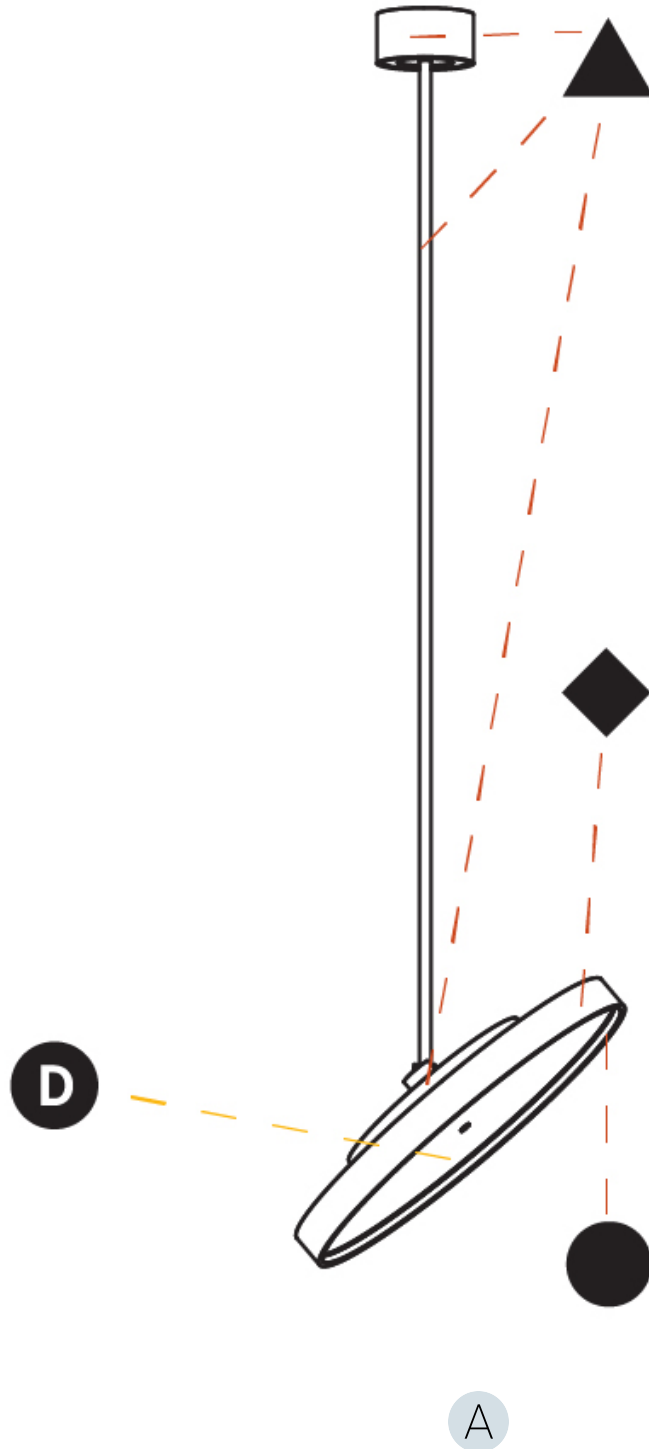

SIGN DIVA FLEX KORONA SUSPENSION

A30866-

PROJECT
TYPE
SPECIFIER
QUANTITY
DATE