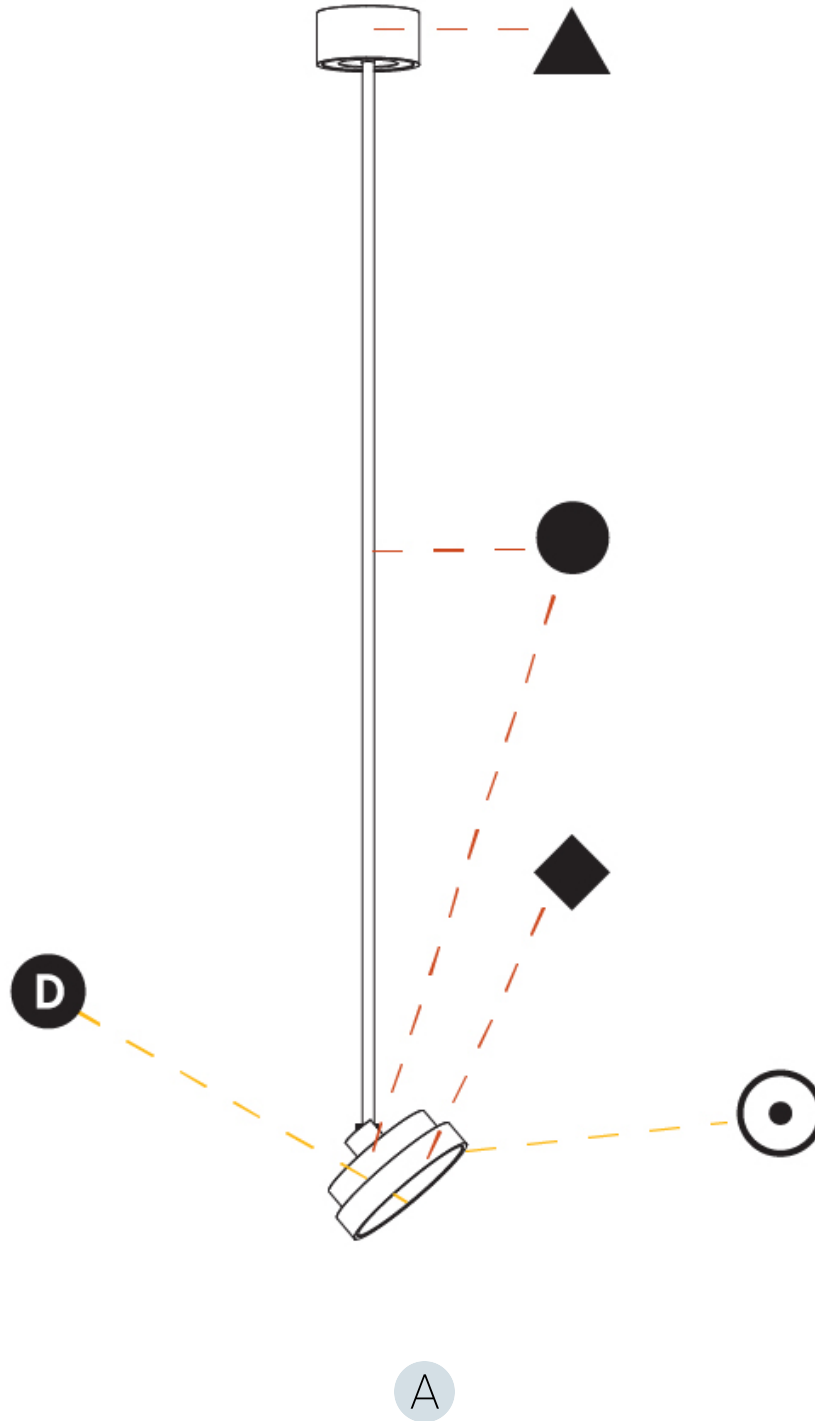

SIGN DIVA FLEX SUSPENSION

A30852-

PROJECT _____

TYPE _____

SPECIFIER _____

QUANTITY _____

DATE _____