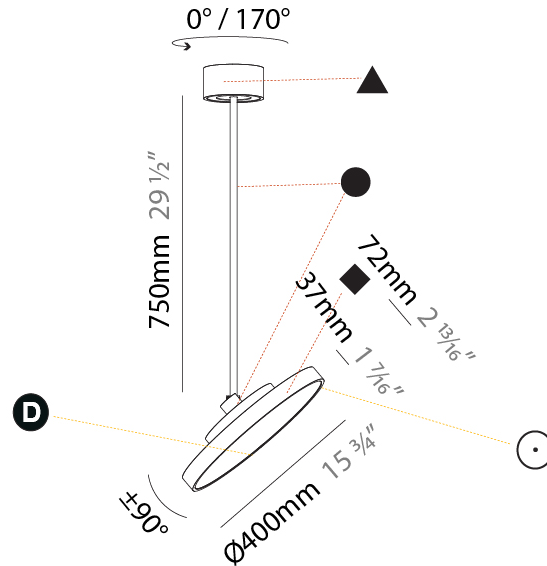

GENERAL

Series: Sign Diva Flex
Subseries: Sign Diva Flex
Brand: Prolicht
Division: Architectural
Mounting Type: Suspension
Mounting Location: Ceiling
Subcategory: Pendant

PHYSICAL

Shape: Round
Diameter (mm): 400
Diameter (in): 15 3/4
Height (mm): 870
Height (in): 34 1/4
Light Distribution: Adjustable / Direct
Weight (kg): 2.007
Weight (lbs): 4.42
Diffuser: PMMA - Opal / Micro-Prism / Sparkling Secret / Vintage Industrial
Fixture Finish: SSR / BKV / CWI / CRY / HAB / UFT / ITA / RUA / FTG / MYG / LOD / PUS / FRO / FUP / KIA / POP / BLS / SPG / MEY / GOH / GUM / CHC / COM / ABZ / JAG / OBR / MOS / ROR
Fixture Material: Extruded Aluminum / Steel

ELECTRICAL

Lamp Type: LED (Zhaga Standard)
Input Wattage (W): 19.8
Total Output Wattage (W): 18
Dimming: Tri-Mode (Non-Dimming and Phase Dimming (120Vac only) and 0-10V Dimming)
Driver Included: Yes
Driver Location: Integrated
Driver Type: Constant Current - Universal
Driver Class: Class 2
Input Voltage (V): 120 - 277
Constant Current (MA): 500

LED

Color Temperature (°K): 2700 / 3000 / 3500 / 4000
Max. Delivered Lumen (lm): 1807 / 1943 / 1951 / 1991
Nominal Lumen (lm): 2250 / 2420 / 2430 / 2480
CRI: >90 CRI
Lamp Life (hrs): 50000

OPTICAL

Adjustability: Rotational 170°; Tilt 90°

RATINGS AND CERTIFICATIONS

Certified By: Certified for North American Standards
IP rating: IP20