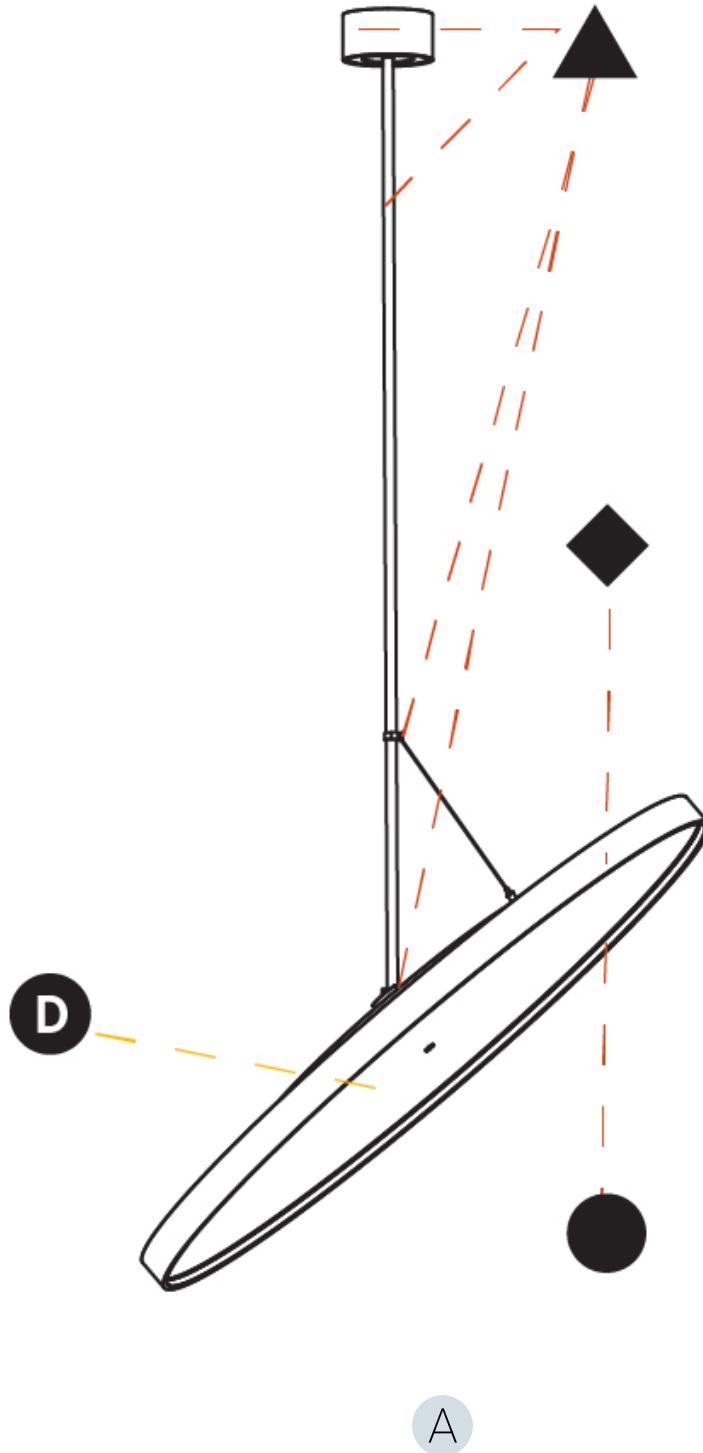

SIGN DIVA FLEX KORONA SUSPENSION

A30870-

PROJECT	_____
TYPE	_____
SPECIFIER	_____
QUANTITY	_____
DATE	_____