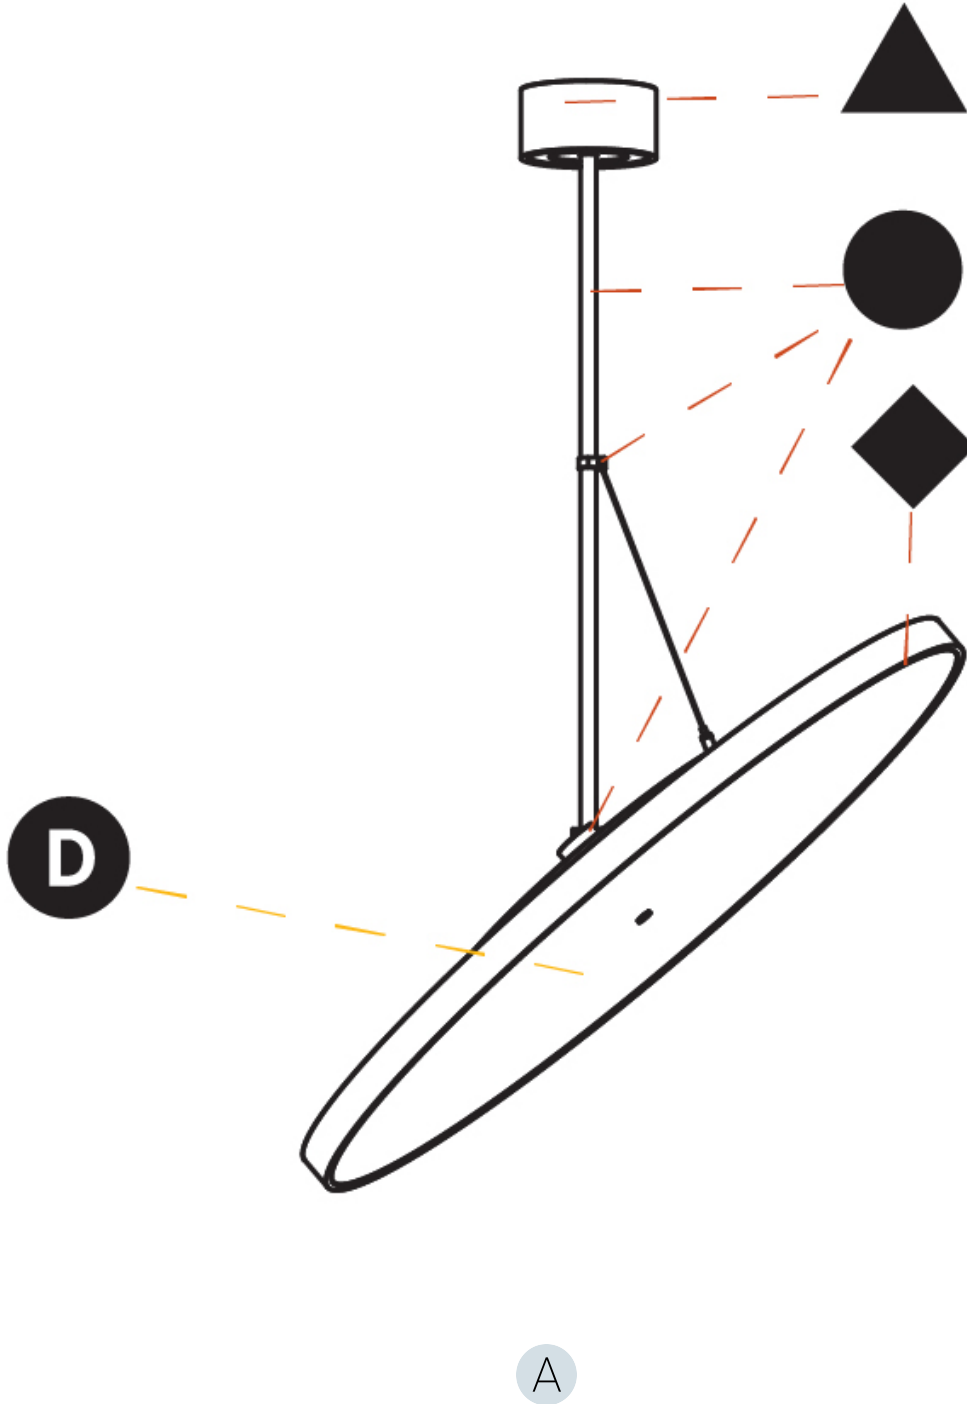

SIGN DIVA FLEX SUSPENSION

A30857-

PROJECT	_____
TYPE	_____
SPECIFIER	_____
QUANTITY	_____
DATE	_____