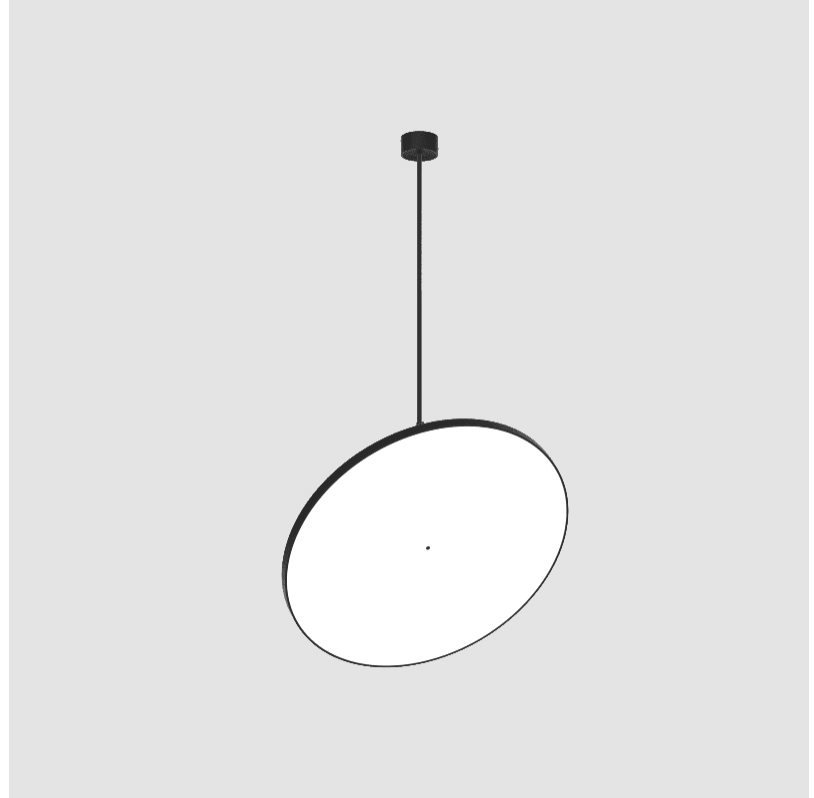

GENERAL

Series: Sign Diva Flex
Subseries: Sign Diva Flex
Brand: Prolicht
Division: Architectural
Mounting Type: Suspension
Mounting Location: Ceiling
Subcategory: Pendant

PHYSICAL

Shape: Round
Diameter (mm): 1100
Diameter (in): 43 ⁵/₁₆
Height (mm): 1620
Height (in): 63 ³/₄
Light Distribution: Adjustable / Direct
Weight (kg): 15.3
Weight (lbs): 33.66
Diffuser: PMMA - Opal / Micro-Prism / Sparkling Secret / Vintage Industrial
Fixture Finish: SSR / BKV / CWI / CRY / HAB / UFT / ITA / RUA / FTG / MYG / LOD / PUS / FRO / FUP / KIA / POP / BLS / SPG / MEY / GOH / GUM / CHC / COM / ABZ / JAG / OBR / MOS / ROR
Fixture Material: Extruded Aluminum / Steel

ELECTRICAL

Lamp Type: LED (Zhaga Standard)
Input Wattage (W): 169.4
Total Output Wattage (W): 135
Dimming: Tri-Mode (Non-Dimming and Phase Dimming (120Vac only) and 0-10V Dimming)
Driver Included: Yes
Driver Location: Integrated
Driver Type: Constant Current - Universal
Driver Class: Class 2
Input Voltage (V): 120 - 277
Constant Current (MA): 600

LED

Color Temperature (°K): 2700 / 3000 / 3500 / 4000
Max. Delivered Lumen (lm): 16002 / 17172 / 19937 / 20344
Nominal Lumen (lm): 18992 / 20305 / 23575 / 24056
CRI: >90 CRI
Lamp Life (hrs): 50000

OPTICAL

Adjustability: Rotational 170°; Tilt 90°

RATINGS AND CERTIFICATIONS

Certified By: Certified for North American Standards
IP rating: IP20