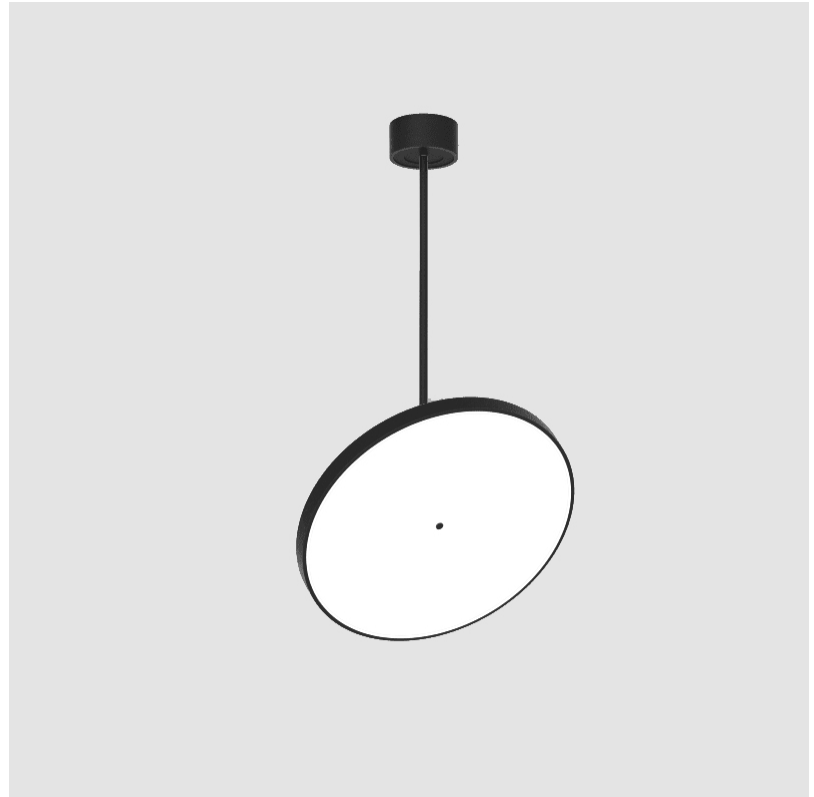

GENERAL

Series: Sign Diva Flex
Subseries: Sign Diva Flex
Brand: Prolicht
Division: Architectural
Mounting Type: Suspension
Mounting Location: Ceiling
Subcategory: Pendant

PHYSICAL

Shape: Round
Diameter (mm): 570
Diameter (in): 22 ⁷/₁₆
Height (mm): 870
Height (in): 34 ¹/₄
Light Distribution: Adjustable / Direct
Weight (kg): 2.007
Weight (lbs): 4.42
Diffuser: PMMA - Opal / Micro-Prism / Sparkling Secret / Vintage Industrial
Fixture Finish: SSR / BKV / CWI / CRY / HAB / UFT / ITA / RUA / FTG / MYG / LOD / PUS / FRO / FUP / KIA / POP / BLS / SPG / MEY / GOH / GUM / CHC / COM / ABZ / JAG / OBR / MOS / ROR
Fixture Material: Extruded Aluminum / Steel

ELECTRICAL

Lamp Type: LED (Zhaga Standard)
Input Wattage (W): 58.3
Total Output Wattage (W): 46.9
Dimming: Tri-Mode (Non-Dimming and Phase Dimming (120Vac only) and 0-10V Dimming)
Driver Included: Yes
Driver Location: Integrated
Driver Type: Constant Current - Universal
Driver Class: Class 2
Input Voltage (V): 120 - 277
Constant Current (MA): 350

LED

Color Temperature (°K): 2700 / 3000 / 3500 / 4000
Max. Delivered Lumen (lm): 4439 / 4759 / 4801 / 4899
Nominal Lumen (lm): 6199 / 6646 / 6705 / 6842
CRI: >90 CRI
Lamp Life (hrs): 50000

OPTICAL

Adjustability: Rotational 170°; Tilt 90°

RATINGS AND CERTIFICATIONS

Certified By: Certified for North American Standards
IP rating: IP20

PROJECT
TYPE
SPECIFIER
QUANTITY
DATE