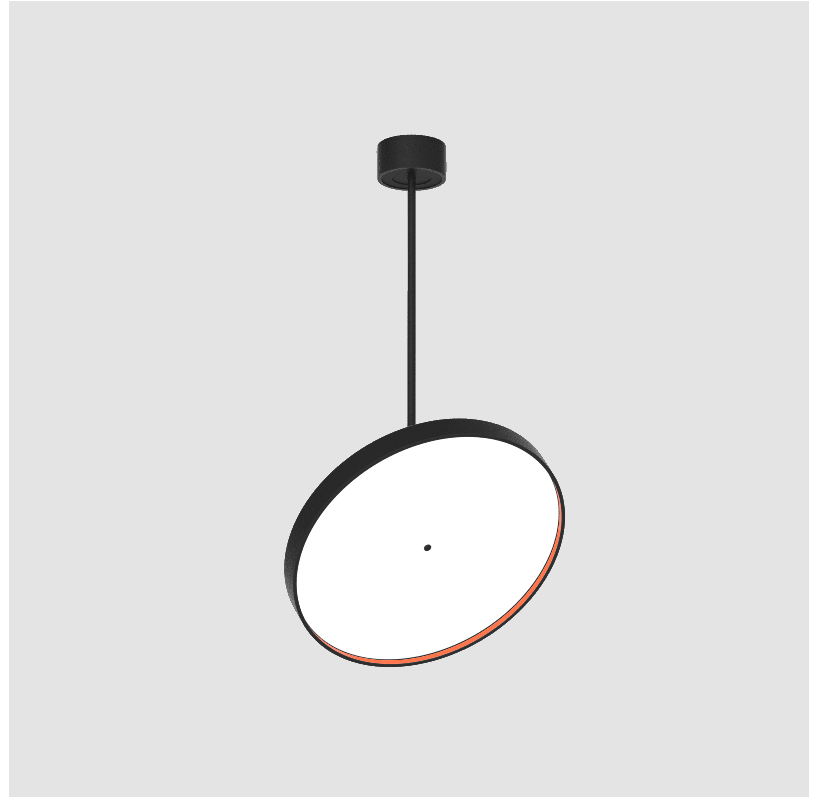

GENERAL

Series: Sign Diva Flex
Subseries: Sign Diva Flex Korona
Brand: Prolicht
Division: Architectural
Mounting Type: Suspension
Mounting Location: Ceiling
Subcategory: Pendant

PHYSICAL

Shape: Round
Diameter (mm): 570
Diameter (in): 22 7/16
Height (mm): 870
Height (in): 34 1/4
Light Distribution: Adjustable / Direct
Weight (kg): 5
Weight (lbs): 11
Diffuser: PMMA - Opal / Micro-Prism / Sparkling Secret / Vintage Industrial
Fixture Finish: SSR / BKV / CWI / CRY / HAB / UFT / ITA / RUA / FTG / MYG / LOD / PUS / FRO / FUP / KIA / POP / BLS / SPG / MEY / GOH / GUM / CHC / COM / ABZ / JAG / OBR / MOS / ROR
Fixture Material: Extruded Aluminum / Steel

ELECTRICAL

Lamp Type: LED (Zhaga Standard)
Input Wattage (W): 58.3
Total Output Wattage (W): 46.9
Dimming: Tri-Mode (Non-Dimming and Phase Dimming (120Vac only) and 0-10V Dimming)
Driver Included: Yes
Driver Location: Integrated
Driver Type: Constant Current - Universal
Driver Class: Class 2
Input Voltage (V): 120 - 277
Constant Current (MA): 350

LED

Color Temperature (°K): 2700 / 3000 / 3500 / 4000
Max. Delivered Lumen (lm): 4978 / 5337 / 5384 / 5494
Nominal Lumen (lm): 6199 / 6646 / 6705 / 6842
CRI: >90 CRI
Lamp Life (hrs): 50000

OPTICAL

Adjustability: Rotational 170°; Tilt 90°

RATINGS AND CERTIFICATIONS

Certified By: Certified for North American Standards
IP rating: IP20