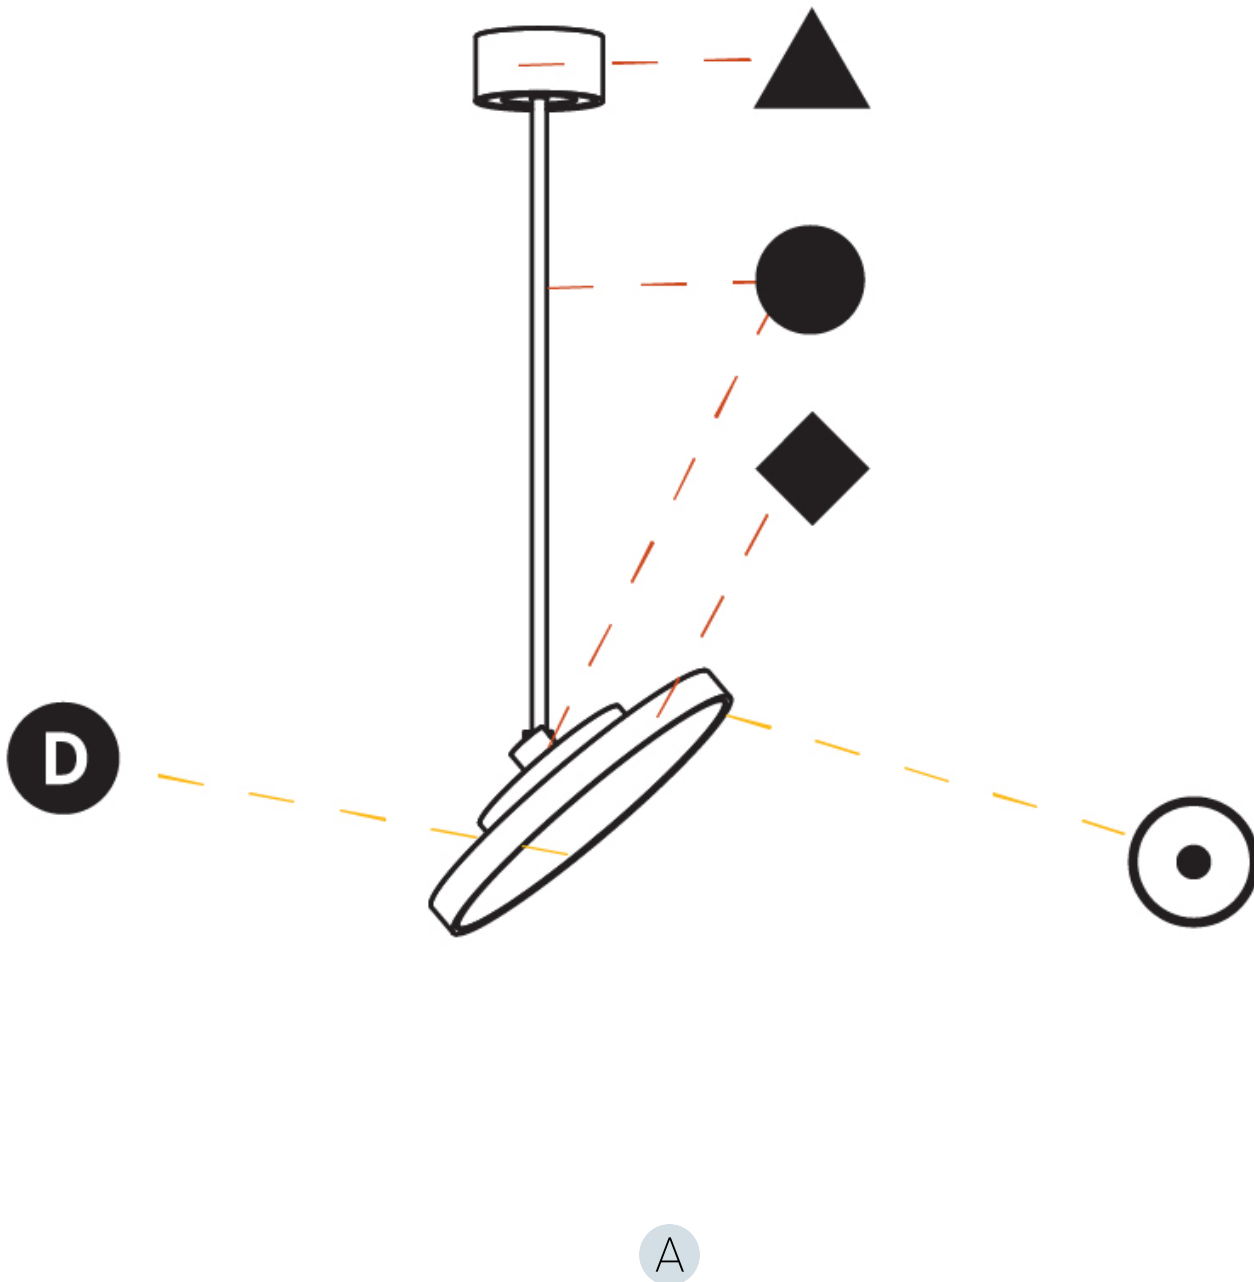

SIGN DIVA FLEX SUSPENSION

A30853-

PROJECT
TYPE
SPECIFIER
QUANTITY
DATE