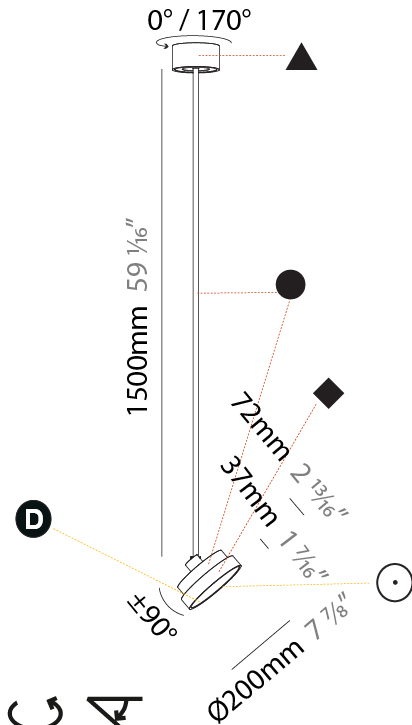

GENERAL

Series: Sign Diva Flex
Subseries: Sign Diva Flex
Brand: Prolicht
Division: Architectural
Mounting Type: Suspension
Mounting Location: Ceiling
Subcategory: Pendant

PHYSICAL

Shape: Round
Diameter (mm): 200
Diameter (in): 7 7/8
Height (mm): 1620
Height (in): 63 3/4
Light Distribution: Adjustable / Direct
Weight (kg): 2.007
Weight (lbs): 4.42
Diffuser: PMMA - Opal / Micro-Prism / Sparkling Secret / Vintage Industrial
Fixture Finish: SSR / BKV / CWI / CRY / HAB / UFT / ITA / RUA / FTG / MYG / LOD / PUS / FRO / FUP / KIA / POP / BLS / SPG / MEY / GOH / GUM / CHC / COM / ABZ / JAG / OBR / MOS / ROR
Fixture Material: Extruded Aluminum / Steel

ELECTRICAL

Lamp Type: LED (Zhaga Standard)
Input Wattage (W): 12.1
Total Output Wattage (W): 11
Dimming: Tri-Mode (Non-Dimming and Phase Dimming (120Vac only) and 0-10V Dimming)
Driver Included: Yes
Driver Location: Integrated
Driver Type: Constant Current - Universal
Driver Class: Class 2
Input Voltage (V): 120 - 277
Constant Current (MA): 350

LED

Color Temperature (°K): 2700 / 3000 / 3500 / 4000
Max. Delivered Lumen (lm): 836 / 895 / 902 / 921
Nominal Lumen (lm): 1280 / 1370 / 1382 / 1410
CRI: >90 CRI
Lamp Life (hrs): 50000

OPTICAL

Adjustability: Rotational 170°; Tilt 90°

RATINGS AND CERTIFICATIONS

Certified By: Certified for North American Standards
IP rating: IP20