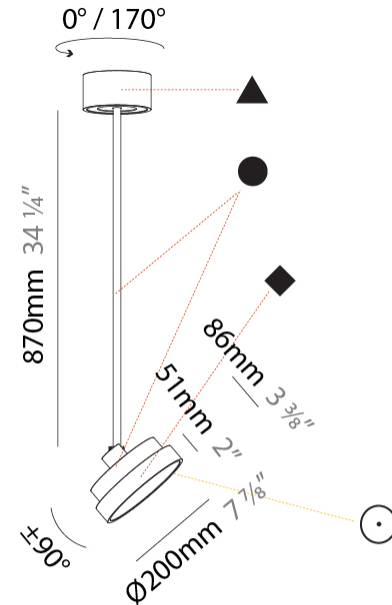

GENERAL

Series: Sign Diva Flex
Subseries: Sign Diva Flex
Brand: Prolicht
Division: Architectural
Mounting Type: Suspension
Mounting Location: Ceiling
Subcategory: Pendant

PHYSICAL

Shape: Round
Diameter (mm): 200
Diameter (in): 7 7/8
Height (mm): 870
Depth (mm): 86
Height (in): 34 1/4
Depth (in): 3 3/8
Light Distribution: Adjustable / Direct
Weight (kg): 2.007
Weight (lbs): 4.42
Diffuser: PMMA - Opal / Micro-Prism / Sparkling Secret / Vintage Industrial
Fixture Finish: SSR / BKV / CWI / CRY / HAB / UFT / ITA / RUA / FTG / MYG / LOD / PUS / FRO / FUP / KIA / POP / BLS / SPG / MEY / GOH / GUM / CHC / COM / ABZ / JAG / OBR / MOS / ROR
Fixture Material: Extruded Aluminum / Steel

ELECTRICAL

Lamp Type: LED (Zhaga Standard)
Input Wattage (W): 12.1
Total Output Wattage (W): 11
Dimming: Tri-Mode (Non-Dimming and Phase Dimming (120Vac only) and 0-10V Dimming)
Driver Included: Yes
Driver Location: Integrated
Driver Type: Constant Current - Universal
Driver Class: Class 2
Input Voltage (V): 120 - 277
Constant Current (MA): 350

LED

Color Temperature (*K): 2700 / 3000 / 3500 / 4000
Max. Delivered Lumen (lm): 836 / 895 / 902 / 921
Nominal Lumen (lm): 1280 / 1370 / 1382 / 1410
CRI: >90 CRI
Lamp Life (hrs): 50000

OPTICAL

Adjustability: Rotational 170°; Tilt 90°

RATINGS AND CERTIFICATIONS

Certified By: Certified for North American Standards
IP rating: IP20