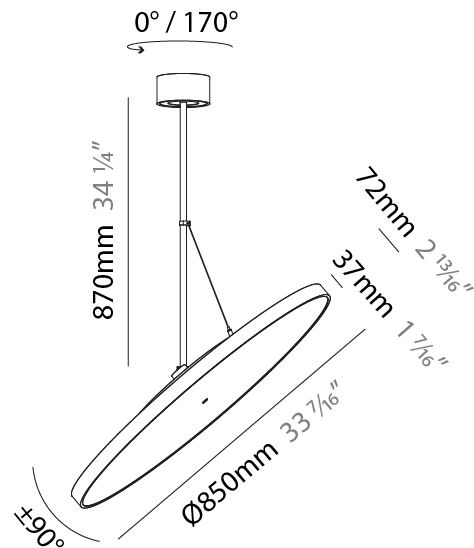

GENERAL

Series: Sign Diva Flex
Subseries: Sign Diva Flex
Brand: Prolicht
Division: Architectural
Mounting Type: Suspension
Mounting Location: Ceiling
Subcategory: Pendant

PHYSICAL

Diameter (mm): 1100
Diameter (in): 43 ⁵/₁₆
Height (mm): 870
Height (in): 34 ¹/₄
Light Distribution: Adjustable / Direct
Weight (kg): 9
Weight (lbs): 11.2
Diffuser: PMMA - Opal / Micro-Prism / Sparkling Secret / Vintage Industrial
Fixture Finish: SSR / BKV / CWI / CRY / HAB / UFT / ITA / RUA / FTG / MYG / LOD / PUS / FRO / FUP / KIA / POP / BLS / SPG / MEY / GOH / GUM / CHC / COM / ABZ / JAG / OBR / MOS / ROR
Fixture Material: Extruded Aluminum / Steel

ELECTRICAL

Lamp Type: LED (Zhaga Standard)
Input Wattage (W): 169.4
Total Output Wattage (W): 135
Dimming: Tri-Mode (Non-Dimming and Phase Dimming (120Vac only) and 0-10V Dimming)
Driver Included: Yes
Driver Location: Integrated
Driver Type: Constant Current - Universal
Driver Class: Class 2
Input Voltage (V): 120 - 277
Constant Current (MA): 600

LED

Color Temperature (°K): 2700 / 3000 / 3500 / 4000
Max. Delivered Lumen (lm): 16002 / 17172 / 19937 / 20344
Nominal Lumen (lm): 18992 / 20305 / 23575 / 24056
CRI: >90 CRI
Lamp Life (hrs): 50000

OPTICAL

Adjustability: Rotational 170°; Tilt 90°

RATINGS AND CERTIFICATIONS

Certified By: Certified for North American Standards
IP rating: IP20