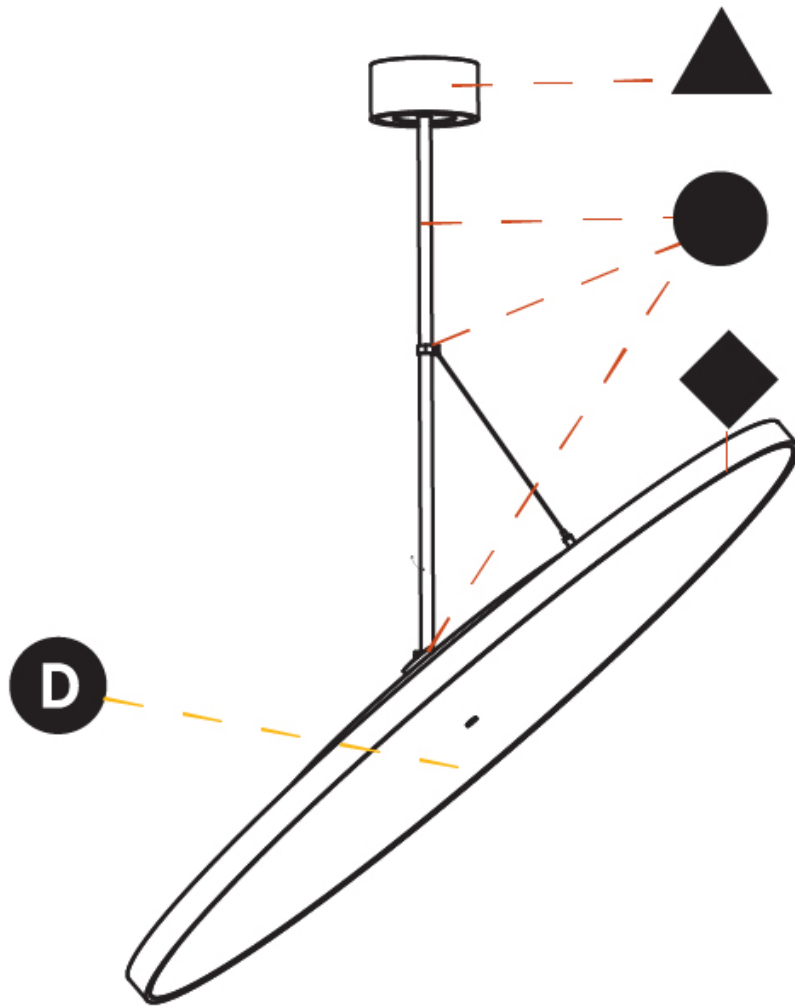

Adjustability: Rotational 170°; Tilt 90°

RATINGS AND CERTIFICATIONS

Certified By: Certified for North American Standards
 IP rating: IP20

SIGN DIVA FLEX SUSPENSION

A30859-

PROJECT	_____
TYPE	_____
SPECIFIER	_____
QUANTITY	_____
DATE	_____