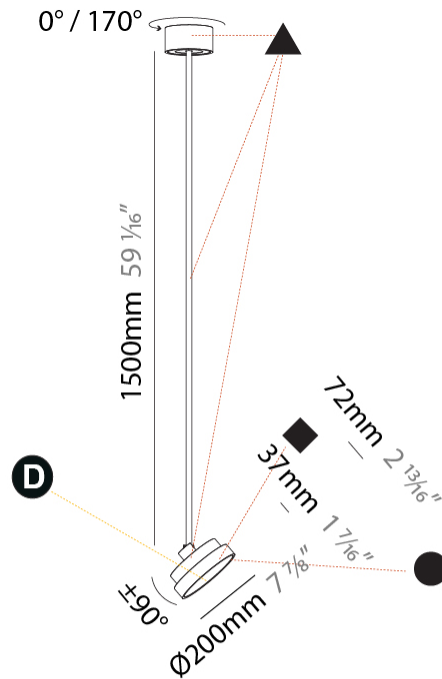

GENERAL

Series: Sign Diva Flex
Subseries: Sign Diva Flex Korona
Brand: Prolicht
Division: Architectural
Mounting Type: Suspension
Mounting Location: Ceiling
Subcategory: Pendant

PHYSICAL

Shape: Round
Diameter (mm): 200
Diameter (in): 7 7/8
Height (mm): 1620
Height (in): 63 3/4
Light Distribution: Adjustable / Direct
Weight (kg): 1.865
Weight (lbs): 4.1
Diffuser: PMMA - Opal / Micro-Prism / Sparkling Secret / Vintage Industrial
Fixture Finish: SSR / BKV / CWI / CRY / HAB / UFT / ITA / RUA / FTG / MYG / LOD / PUS / FRO / FUP / KIA / POP / BLS / SPG / MEY / GOH / GUM / CHC / COM / ABZ / JAG / OBR / MOS / ROR
Fixture Material: Extruded Aluminum / Steel

ELECTRICAL

Lamp Type: LED (Zhaga Standard)
Input Wattage (W): 12.1
Total Output Wattage (W): 11
Dimming: Tri-Mode (Non-Dimming and Phase Dimming (120Vac only) and 0-10V Dimming)
Driver Included: Yes
Driver Location: Integrated
Driver Type: Constant Current - Universal
Driver Class: Class 2
Input Voltage (V): 120 - 277
Constant Current (MA): 350

LED

Color Temperature (°K): 3000 / 3500 / 4000
Max. Delivered Lumen (lm): 836 / 895 / 903 / 921
Nominal Lumen (lm): 1280 / 1370 / 1382 / 1410
CRI: >90 CRI
Lamp Life (hrs): 50000

OPTICAL

Adjustability: Rotational 170°; Tilt 90°

RATINGS AND CERTIFICATIONS

Certified By: Certified for North American Standards
IP rating: IP20