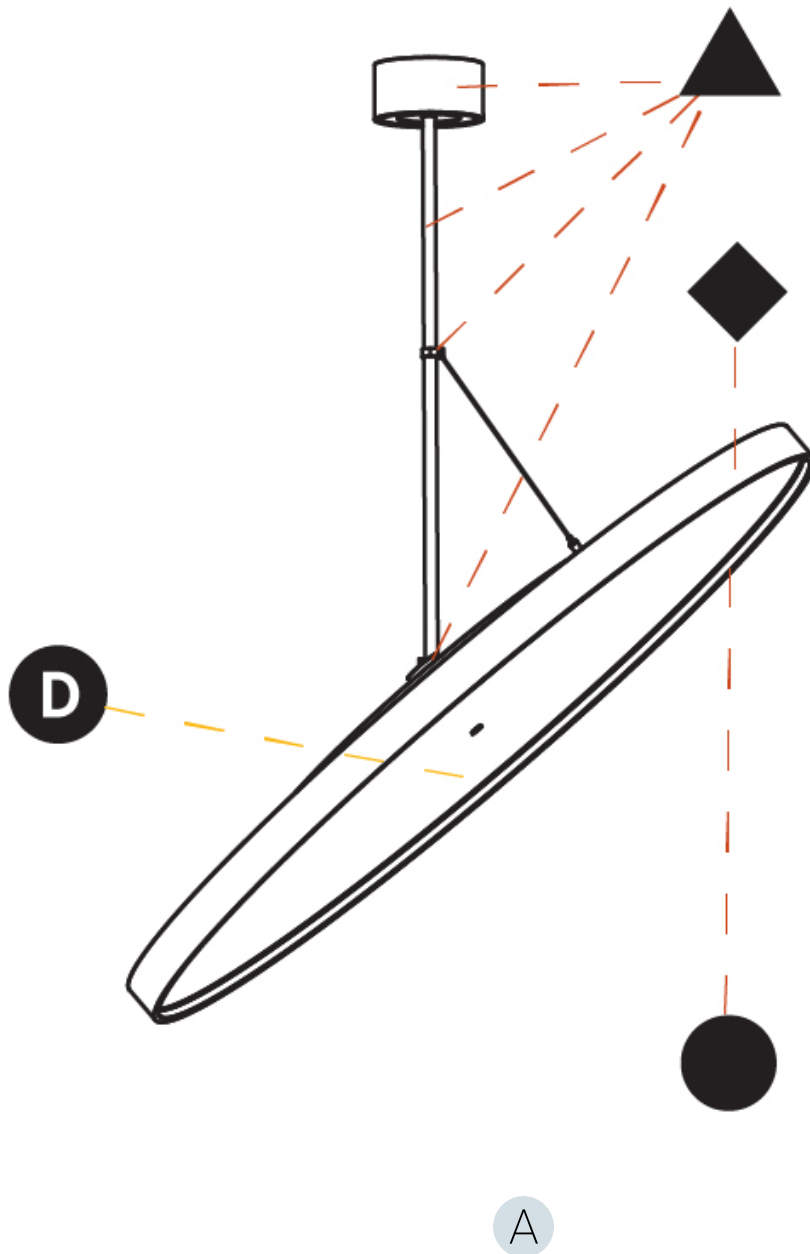

SIGN DIVA FLEX KORONA SUSPENSION

A30869-

PROJECT	_____
TYPE	_____
SPECIFIER	_____
QUANTITY	_____
DATE	_____