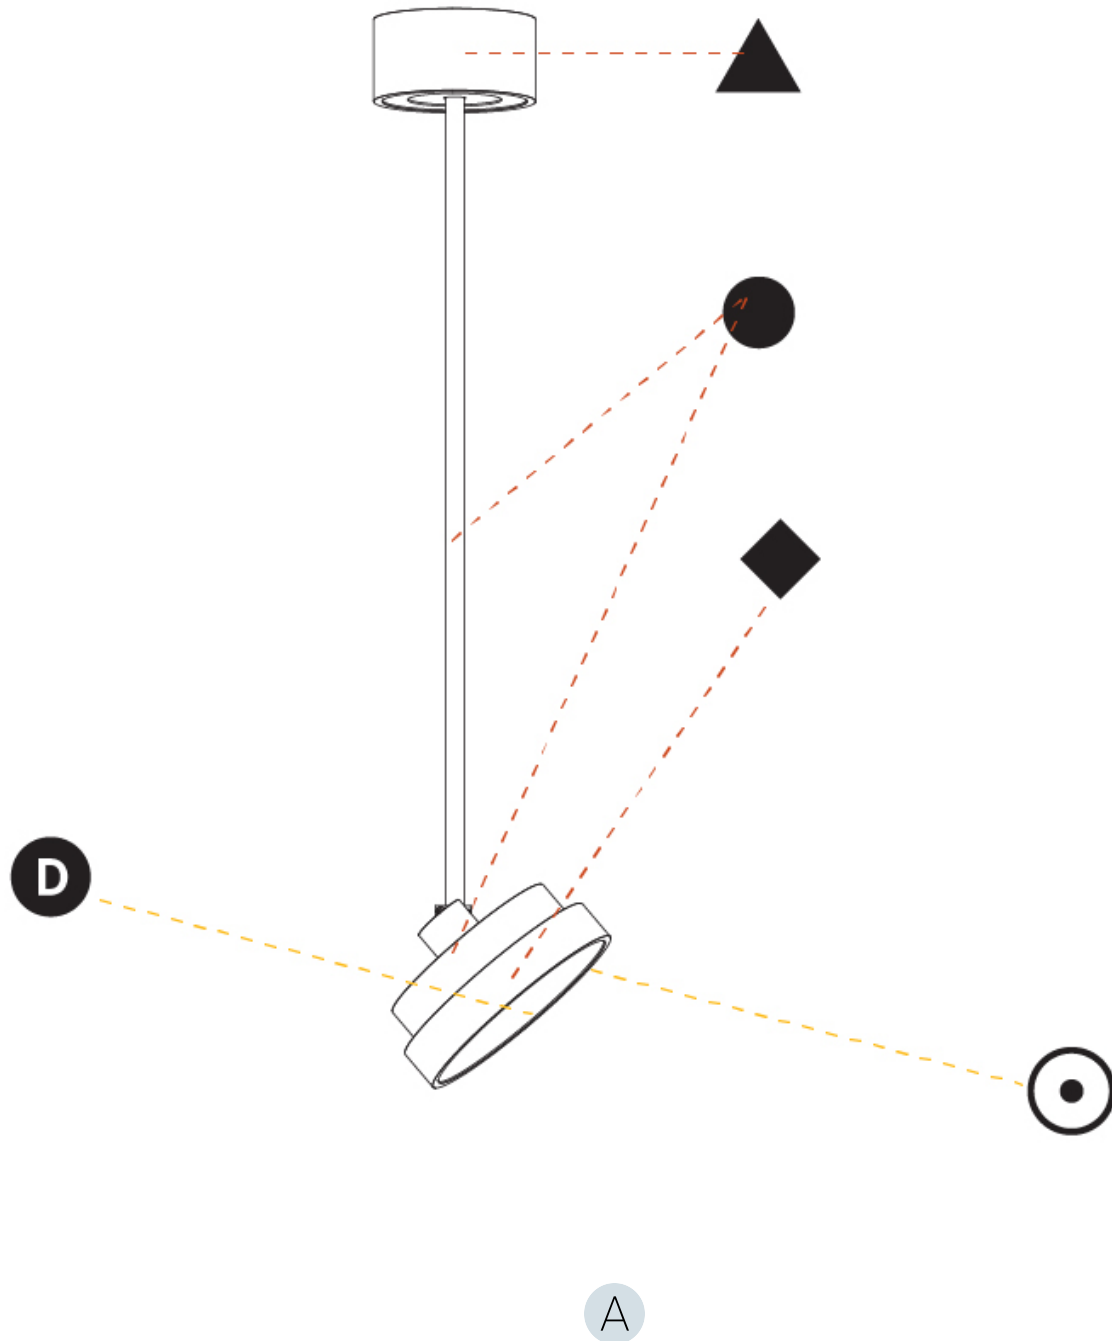

SIGN DIVA FLEX SUSPENSION

A30851-

PROJECT
TYPE
SPECIFIER
QUANTITY
DATE