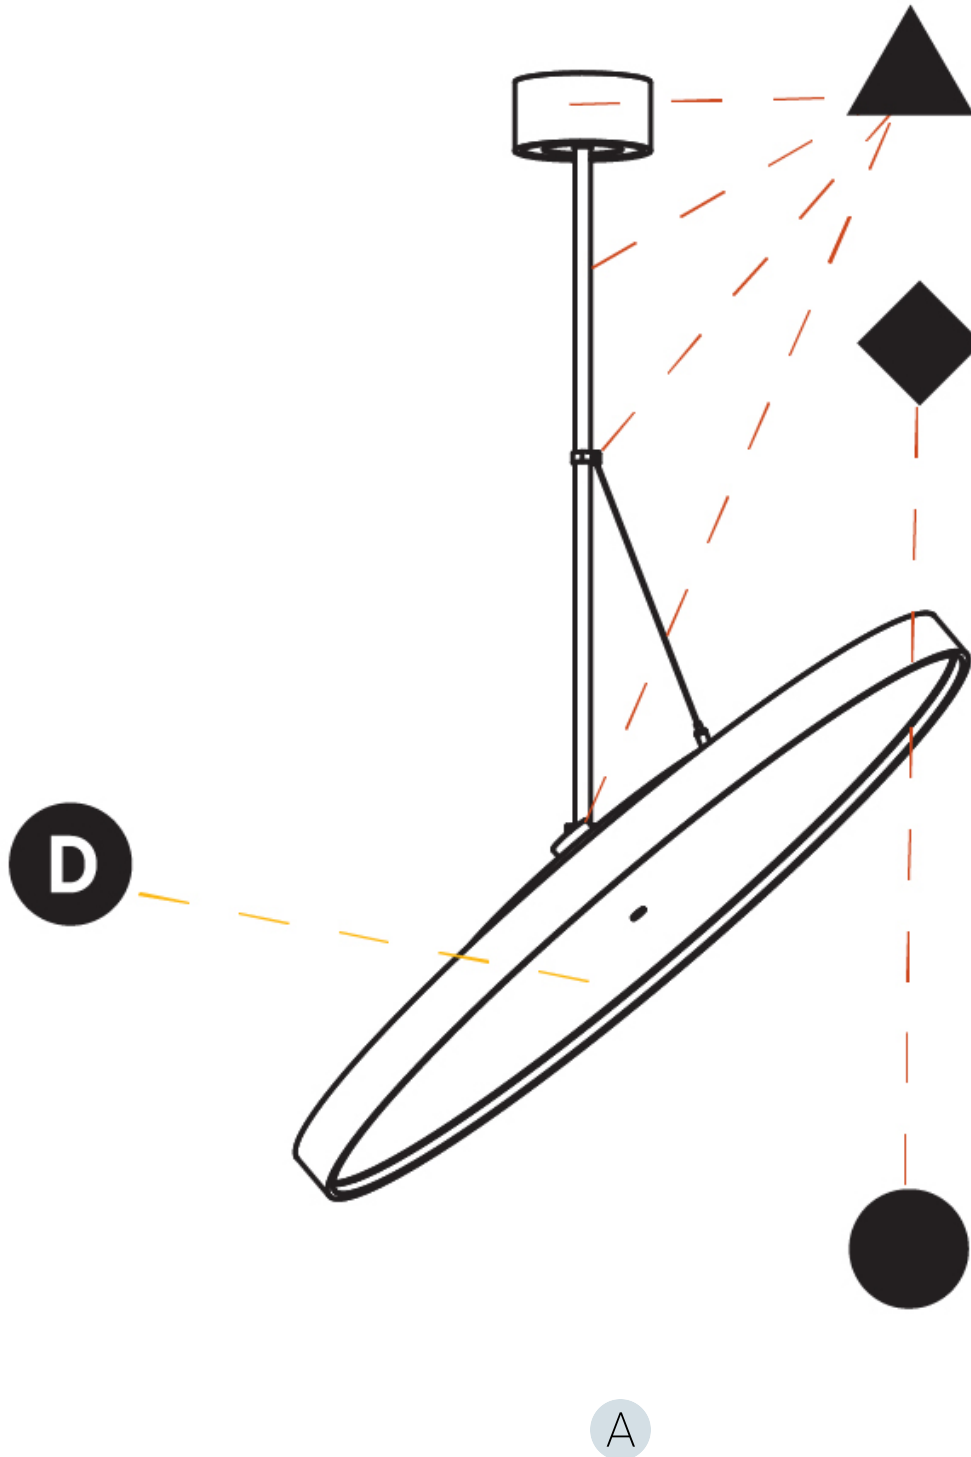

SIGN DIVA FLEX KORONA SUSPENSION

A30867-

PROJECT	_____
TYPE	_____
SPECIFIER	_____
QUANTITY	_____
DATE	_____