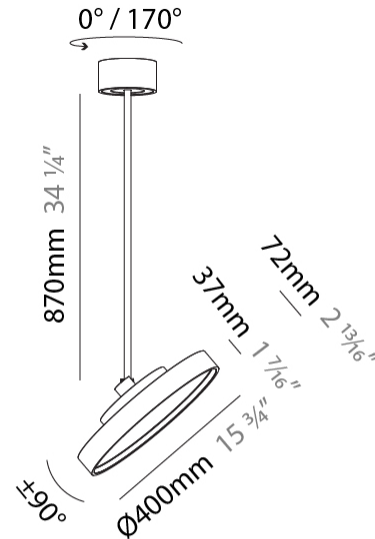

GENERAL

Series: Sign Diva Flex
Subseries: Sign Diva Flex Korona
Brand: Prolicht
Division: Architectural
Mounting Type: Suspension
Mounting Location: Ceiling
Subcategory: Pendant

PHYSICAL

Shape: Round
Diameter (mm): 400
Diameter (in): 15 3/4
Height (mm): 870
Height (in): 34 1/4
Light Distribution: Adjustable / Direct
Weight (kg): 3.5
Weight (lbs): 7.7
Diffuser: PMMA - Opal / Micro-Prism / Sparkling Secret / Vintage Industrial
Fixture Finish: SSR / BKV / CWI / CRY / HAB / UFT / ITA / RUA / FTG / MYG / LOD / PUS / FRO / FUP / KIA / POP / BLS / SPG / MEY / GOH / GUM / CHC / COM / ABZ / JAG / OBR / MOS / ROR
Fixture Material: Extruded Aluminum / Steel

ELECTRICAL

Lamp Type: LED (Zhaga Standard)
Input Wattage (W): 19.8
Total Output Wattage (W): 18
Dimming: Tri-Mode (Non-Dimming and Phase Dimming (120Vac only) and 0-10V Dimming)
Driver Included: Yes
Driver Location: Integrated
Driver Type: Constant Current - Universal
Driver Class: Class 2
Input Voltage (V): 120 - 277
Constant Current (MA): 500

LED

Color Temperature (°K): 2700 / 3000 / 3500 / 4000
Max. Delivered Lumen (lm): 1807 / 1943 / 1951 / 1991
Nominal Lumen (lm): 2250 / 2420 / 2430 / 2480
CRI: >90 CRI
Lamp Life (hrs): 50000

OPTICAL

RATINGS AND CERTIFICATIONS

Certified By: Certified for North American Standards
IP rating: IP20

PROJECT
TYPE
SPECIFIER
QUANTITY
DATE