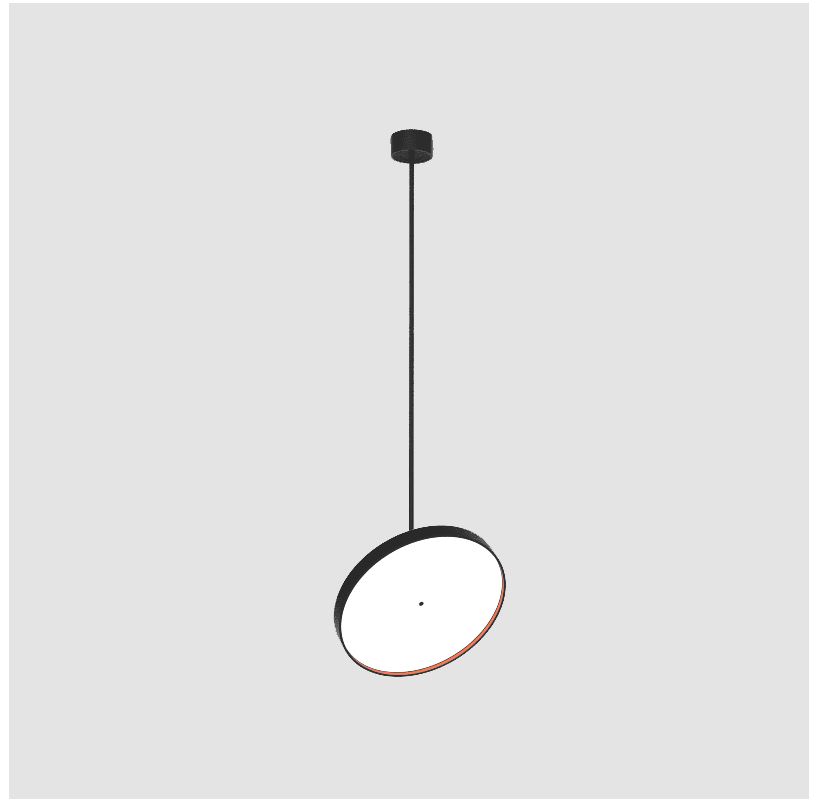

GENERAL

Series: Sign Diva Flex
Subseries: Sign Diva Flex Korona
Brand: Prolicht
Division: Architectural
Mounting Type: Suspension
Mounting Location: Ceiling
Subcategory: Pendant

PHYSICAL

Shape: Round
Diameter (mm): 570
Diameter (in): 22 7/16
Height (mm): 1620
Height (in): 63 3/4
Light Distribution: Adjustable / Direct
Weight (kg): 5
Weight (lbs): 11
Diffuser: PMMA - Opal / Micro-Prism / Sparkling Secret / Vintage Industrial
Fixture Finish: SSR / BKV / CWI / CRY / HAB / UFT / ITA / RUA / FTG / MYG / LOD / PUS / FRO / FUP / KIA / POP / BLS / SPG / MEY / GOH / GUM / CHC / COM / ABZ / JAG / OBR / MOS / ROR
Fixture Material: Extruded Aluminum / Steel

ELECTRICAL

Lamp Type: LED (Zhaga Standard)
Input Wattage (W): 58.3
Total Output Wattage (W): 46.9
Dimming: Tri-Mode (Non-Dimming and Phase Dimming (120Vac only) and 0-10V Dimming)
Driver Included: Yes
Driver Location: Integrated
Driver Type: Constant Current - Universal
Driver Class: Class 2
Input Voltage (V): 120 - 277
Constant Current (MA): 350

LED

Color Temperature (°K): 2700 / 3000 / 3500 / 4000
Max. Delivered Lumen (lm): 4978 / 5337 / 5384 / 5494
Nominal Lumen (lm): 6199 / 6646 / 6705 / 6842
CRI: >90 CRI
Lamp Life (hrs): 50000

OPTICAL

Adjustability: Rotational 170°; Tilt 90°

RATINGS AND CERTIFICATIONS

Certified By: Certified for North American Standards
IP rating: IP20