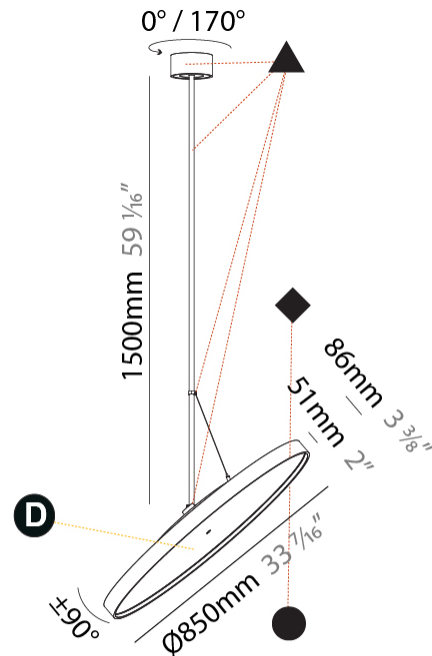

GENERAL

Series: Sign Diva Flex
Subseries: Sign Diva Flex Korona
Brand: Prolicht
Division: Architectural
Mounting Type: Suspension
Mounting Location: Ceiling
Subcategory: Pendant

PHYSICAL

Shape: Round
Diameter (mm): 850
Diameter (in): 33 7/16
Height (mm): 1620
Height (in): 63 3/4
Light Distribution: Adjustable / Direct
Weight (kg): 2.007
Weight (lbs): 4.42
Diffuser: PMMA - Opal / Micro-Prism / Sparkling Secret / Vintage Industrial
Fixture Finish: SSR / BKV / CWI / CRY / HAB / UFT / ITA / RUA / FTG / MYG / LOD / PUS / FRO / FUP / KIA / POP / BLS / SPG / MEY / GOH / GUM / CHC / COM / ABZ / JAG / OBR / MOS / ROR
Fixture Material: Extruded Aluminum / Steel

ELECTRICAL

Lamp Type: LED (Zhaga Standard)
Input Wattage (W): 88
Total Output Wattage (W): 76.8
Dimming: Tri-Mode (Non-Dimming and Phase Dimming (120Vac only) and 0-10V Dimming)
Driver Included: Yes
Driver Location: Integrated
Driver Type: Constant Current - Universal
Driver Class: Class 2
Input Voltage (V): 120 - 277
Constant Current (MA): 600

LED

Color Temperature (°K): 2700 / 3000 / 3500 / 4000
Max. Delivered Lumen (lm): 9094 / 9806 / 11385 / 13736
Nominal Lumen (lm): 10753 / 11596 / 13461 / 13736
CRI: >90 CRI
Lamp Life (hrs): 50000

OPTICAL

Adjustability: Rotational 170°; Tilt 90°

RATINGS AND CERTIFICATIONS

Certified By: Certified for North American Standards
IP rating: IP20