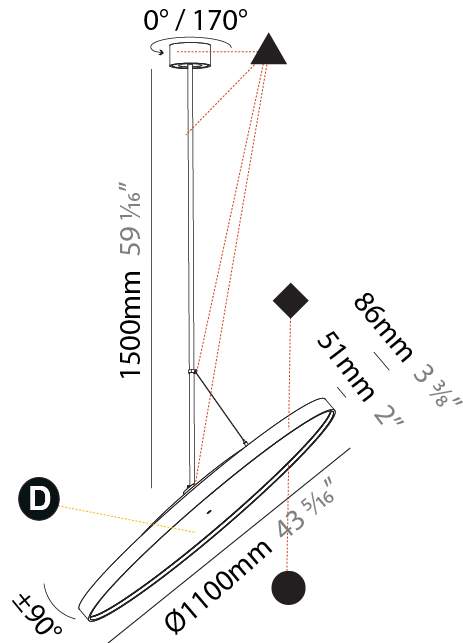

GENERAL

Series: Sign Diva Flex
Subseries: Sign Diva Flex Korona
Brand: Prolicht
Division: Architectural
Mounting Type: Suspension
Mounting Location: Ceiling
Subcategory: Pendant

PHYSICAL

Shape: Round
Diameter (mm): 1100
Diameter (in): 43 ⁵/₁₆
Height (mm): 1620
Height (in): 63 ³/₄
Light Distribution: Adjustable / Direct
Weight (kg): 15.5
Weight (lbs): 34.1
Diffuser: PMMA - Opal / Micro-Prism / Sparkling Secret / Vintage Industrial
Fixture Finish: SSR / BKV / CWI / CRY / HAB / UFT / ITA / RUA / FTG / MYG / LOD / PUS / FRO / FUP / KIA / POP / BLS / SPG / MEY / GOH / GUM / CHC / COM / ABZ / JAG / OBR / MOS / ROR
Fixture Material: Extruded Aluminum / Steel

ELECTRICAL

Lamp Type: LED (Zhaga Standard)
Input Wattage (W): 145
Total Output Wattage (W): 135
Dimming: Tri-Mode (Non-Dimming and Phase Dimming (120Vac only) and 0-10V Dimming)
Driver Included: Yes
Driver Location: Integrated
Driver Type: Constant Current - Universal
Driver Class: Class 2
Input Voltage (V): 120 - 277
Constant Current (MA): 600

LED

Color Temperature (°K): 2700 / 3000 / 3500 / 4000
Max. Delivered Lumen (lm): 16002 / 17172 / 19937 / 20344
Nominal Lumen (lm): 18992 / 20305 / 23575 / 24056
CRI: >90 CRI
Lamp Life (hrs): 50000

OPTICAL

Adjustability: Rotational 170°; Tilt 90°

RATINGS AND CERTIFICATIONS

Certified By: Certified for North American Standards
IP rating: IP20