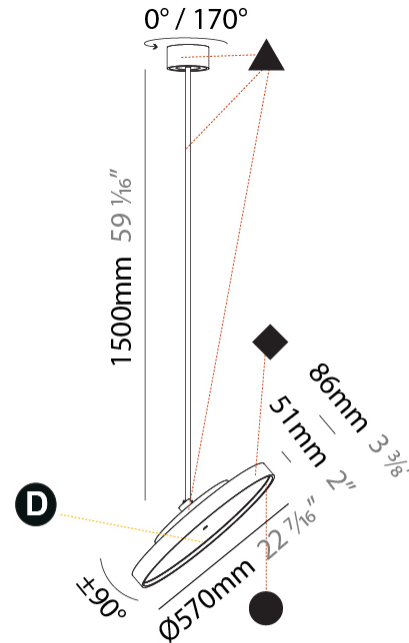

GENERAL

Series: Sign Diva Flex
Subseries: Sign Diva Flex Korona
Brand: Prolicht
Division: Architectural
Mounting Type: Suspension
Mounting Location: Ceiling
Subcategory: Pendant

PHYSICAL

Shape: Round
Diameter (mm): 570
Diameter (in): 22 7/16
Height (mm): 1620
Height (in): 63 3/4
Light Distribution: Adjustable / Direct
Weight (kg): 5
Weight (lbs): 11
Diffuser: PMMA - Opal / Micro-Prism / Sparkling Secret / Vintage Industrial
Fixture Finish: SSR / BKV / CWI / CRY / HAB / UFT / ITA / RUA / FTG / MYG / LOD / PUS / FRO / FUP / KIA / POP / BLS / SPG / MEY / GOH / GUM / CHC / COM / ABZ / JAG / OBR / MOS / ROR
Fixture Material: Extruded Aluminum / Steel

ELECTRICAL

Lamp Type: LED (Zhaga Standard)
Input Wattage (W): 58.3
Total Output Wattage (W): 46.9
Dimming: Tri-Mode (Non-Dimming and Phase Dimming (120Vac only) and 0-10V Dimming)
Driver Included: Yes
Driver Location: Integrated
Driver Type: Constant Current - Universal
Driver Class: Class 2
Input Voltage (V): 120 - 277
Constant Current (MA): 350

LED

Color Temperature (°K): 2700 / 3000 / 3500 / 4000
Max. Delivered Lumen (lm): 4978 / 5337 / 5384 / 5494
Nominal Lumen (lm): 6199 / 6646 / 6705 / 6842
CRI: >90 CRI
Lamp Life (hrs): 50000

OPTICAL

Adjustability: Rotational 170°; Tilt 90°

RATINGS AND CERTIFICATIONS

Certified By: Certified for North American Standards
IP rating: IP20