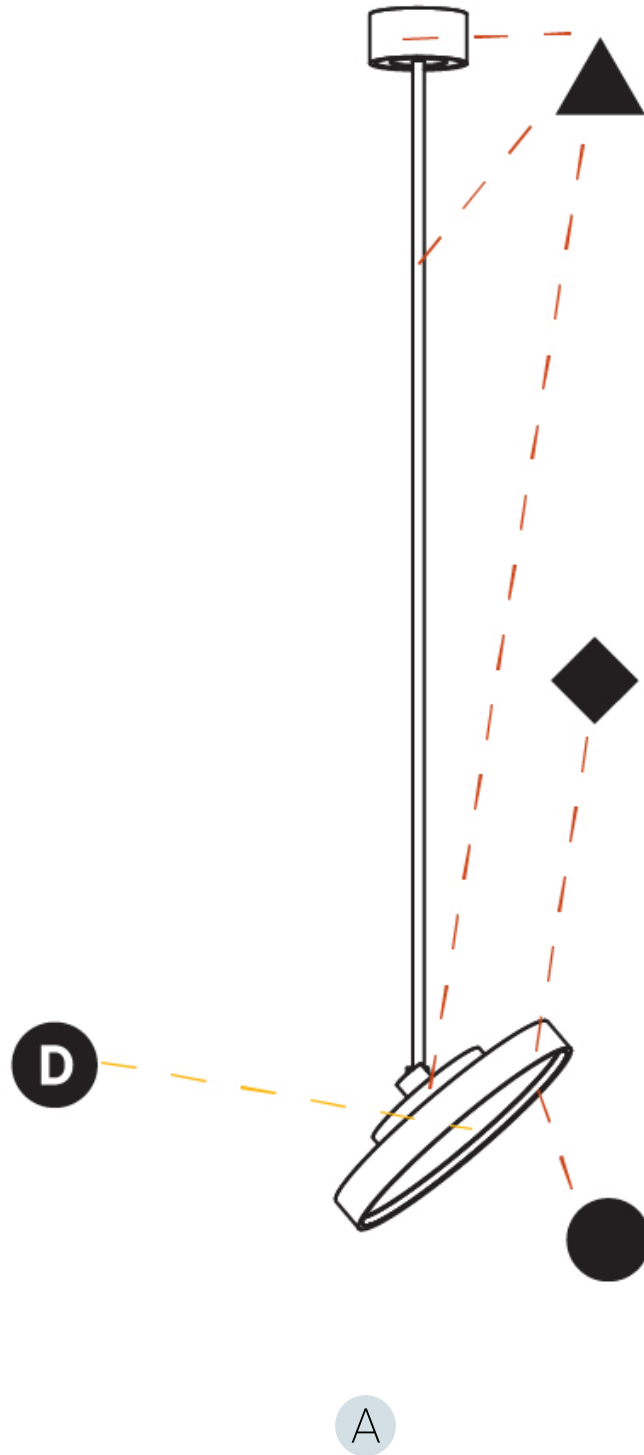

SIGN DIVA FLEX KORONA SUSPENSION

A30864-

PROJECT	_____
TYPE	_____
SPECIFIER	_____
QUANTITY	_____
DATE	_____