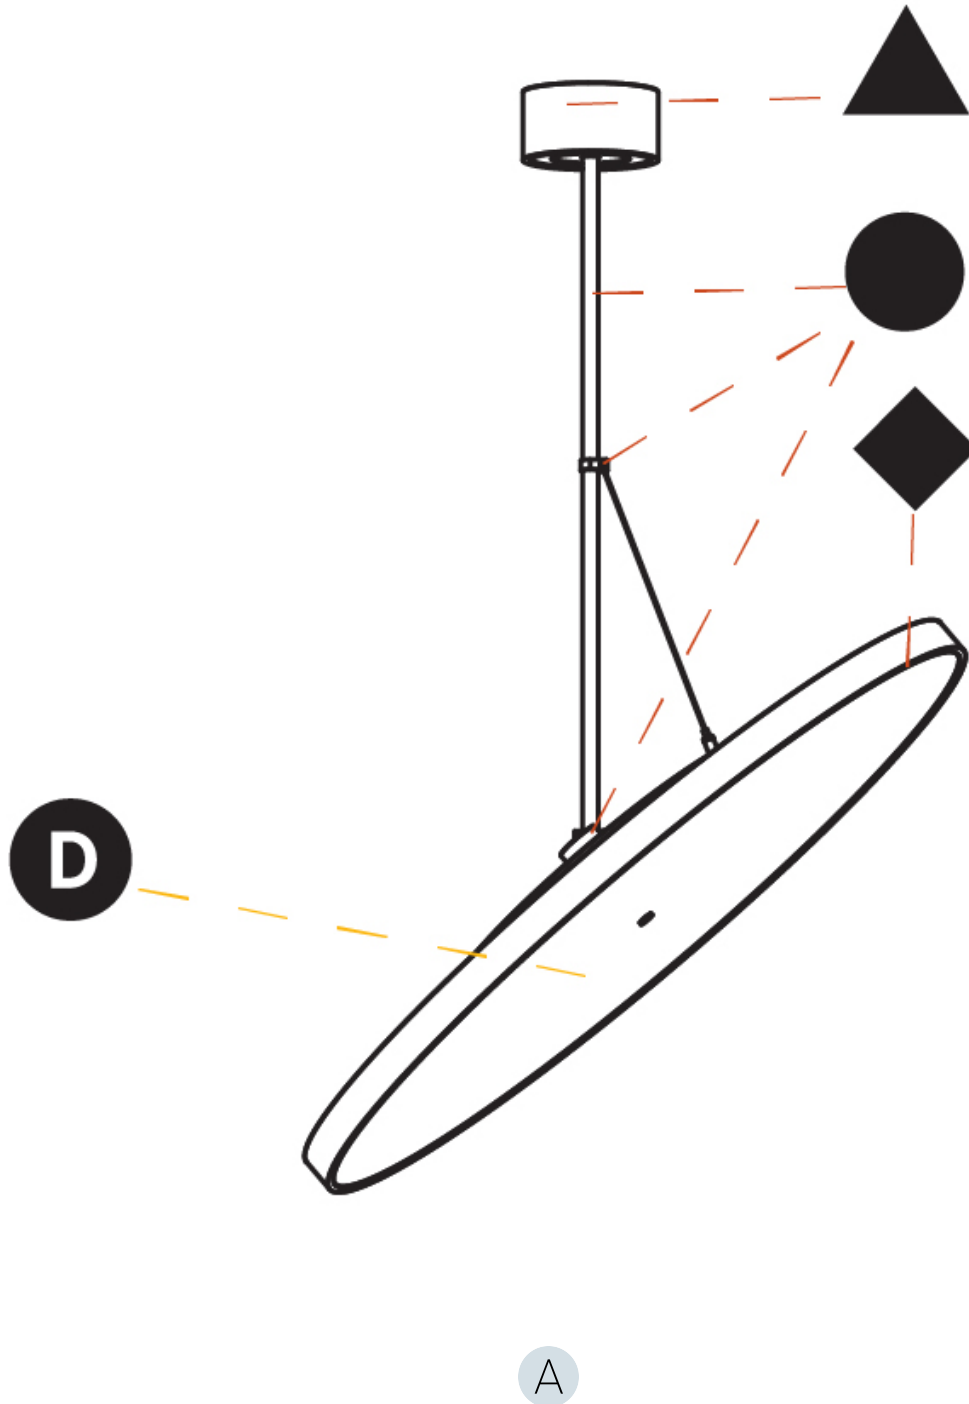

Adjustability: Rotational 170°; Tilt 90°

RATINGS AND CERTIFICATIONS

Certified By: Certified for North American Standards
 IP rating: IP20

SIGN DIVA FLEX SUSPENSION

A30858-

PROJECT	_____
TYPE	_____
SPECIFIER	_____
QUANTITY	_____
DATE	_____