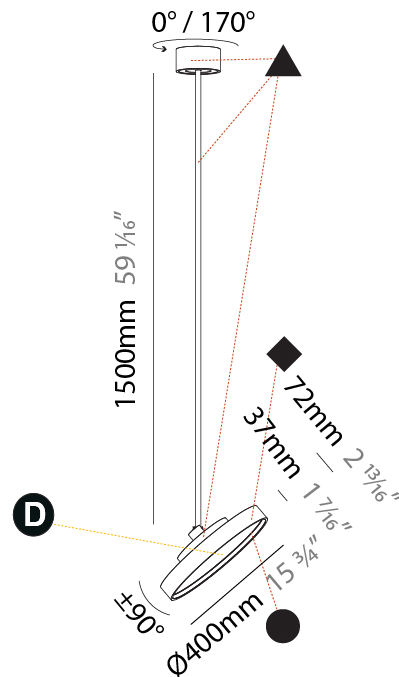

GENERAL

Series: Sign Diva Flex
Subseries: Sign Diva Flex
Brand: Prolicht
Division: Architectural
Mounting Type: Suspension
Mounting Location: Ceiling
Subcategory: Pendant

PHYSICAL

Shape: Round
Diameter (mm): 400
Diameter (in): 15 3/4
Height (mm): 1620
Height (in): 63 3/4
Light Distribution: Adjustable / Direct
Weight (kg): 2.007
Weight (lbs): 4.42
Diffuser: PMMA - Opal / Micro-Prism / Sparkling Secret / Vintage Industrial
Fixture Finish: SSR / BKV / CWI / CRY / HAB / UFT / ITA / RUA / FTG / MYG / LOD / PUS / FRO / FUP / KIA / POP / BLS / SPG / MEY / GOH / GUM / CHC / COM / ABZ / JAG / OBR / MOS / ROR
Fixture Material: Extruded Aluminum / Steel

ELECTRICAL

Lamp Type: LED (Zhaga Standard)
Input Wattage (W): 19.8
Total Output Wattage (W): 18
Dimming: Tri-Mode (Non-Dimming and Phase Dimming (120Vac only) and 0-10V Dimming)
Driver Included: Yes
Driver Location: Integrated
Driver Type: Constant Current - Universal
Driver Class: Class 2
Input Voltage (V): 120 - 277
Constant Current (MA): 500

LED

Color Temperature (°K): 2700 / 3000 / 3500 / 4000
Max. Delivered Lumen (lm): 1807 / 1943 / 1951 / 1991
Nominal Lumen (lm): 2250 / 2420 / 2430 / 2480
CRI: >90 CRI
Lamp Life (hrs): 50000

OPTICAL

Adjustability: Rotational 170°; Tilt 90°

RATINGS AND CERTIFICATIONS

Certified By: Certified for North American Standards
IP rating: IP20