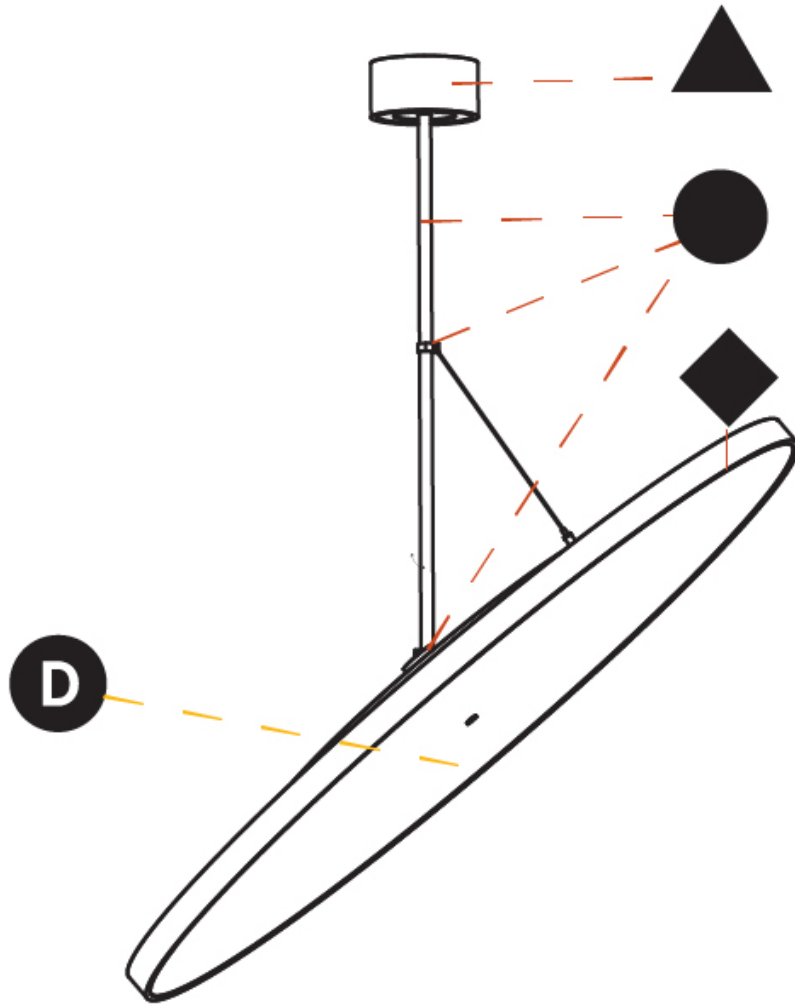

Adjustability: Rotational 170°; Tilt 90°

RATINGS AND CERTIFICATIONS

Certified By: Certified for North American Standards
 IP rating: IP20

SIGN DIVA FLEX SUSPENSION

A30860-

PROJECT	_____
TYPE	_____
SPECIFIER	_____
QUANTITY	_____
DATE	_____